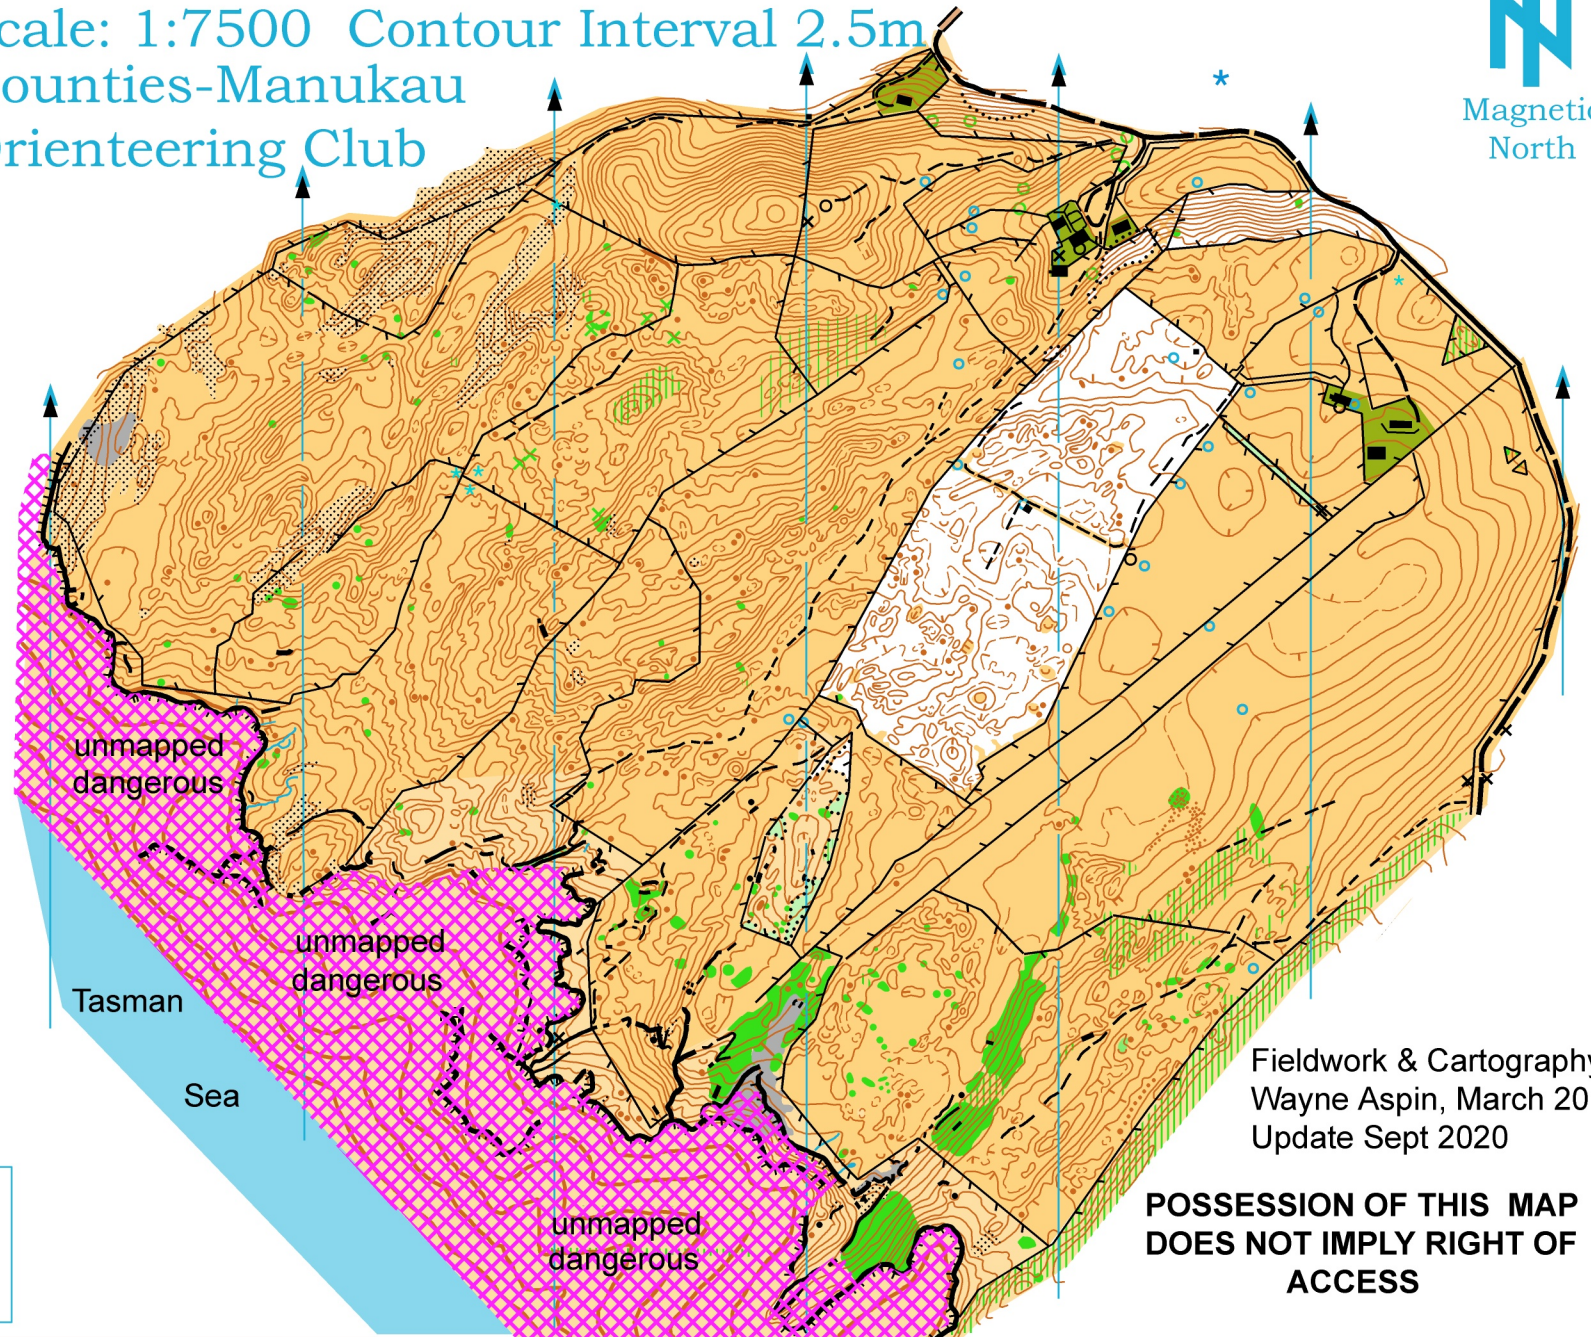

Kohekohe

Scale: 1:7500 Contour Interval 2.5m
Counties-Manukau
Orienteering Club

unmapped
dangerous

Tasman

Sea

unmapped
dangerous

unmapped
dangerous

Fieldwork & Cartography
Wayne Aspin, March 2011
Update Sept 2020

**POSSESSION OF THIS MAP
DOES NOT IMPLY RIGHT OF
ACCESS**

R	R	R
---	---	---