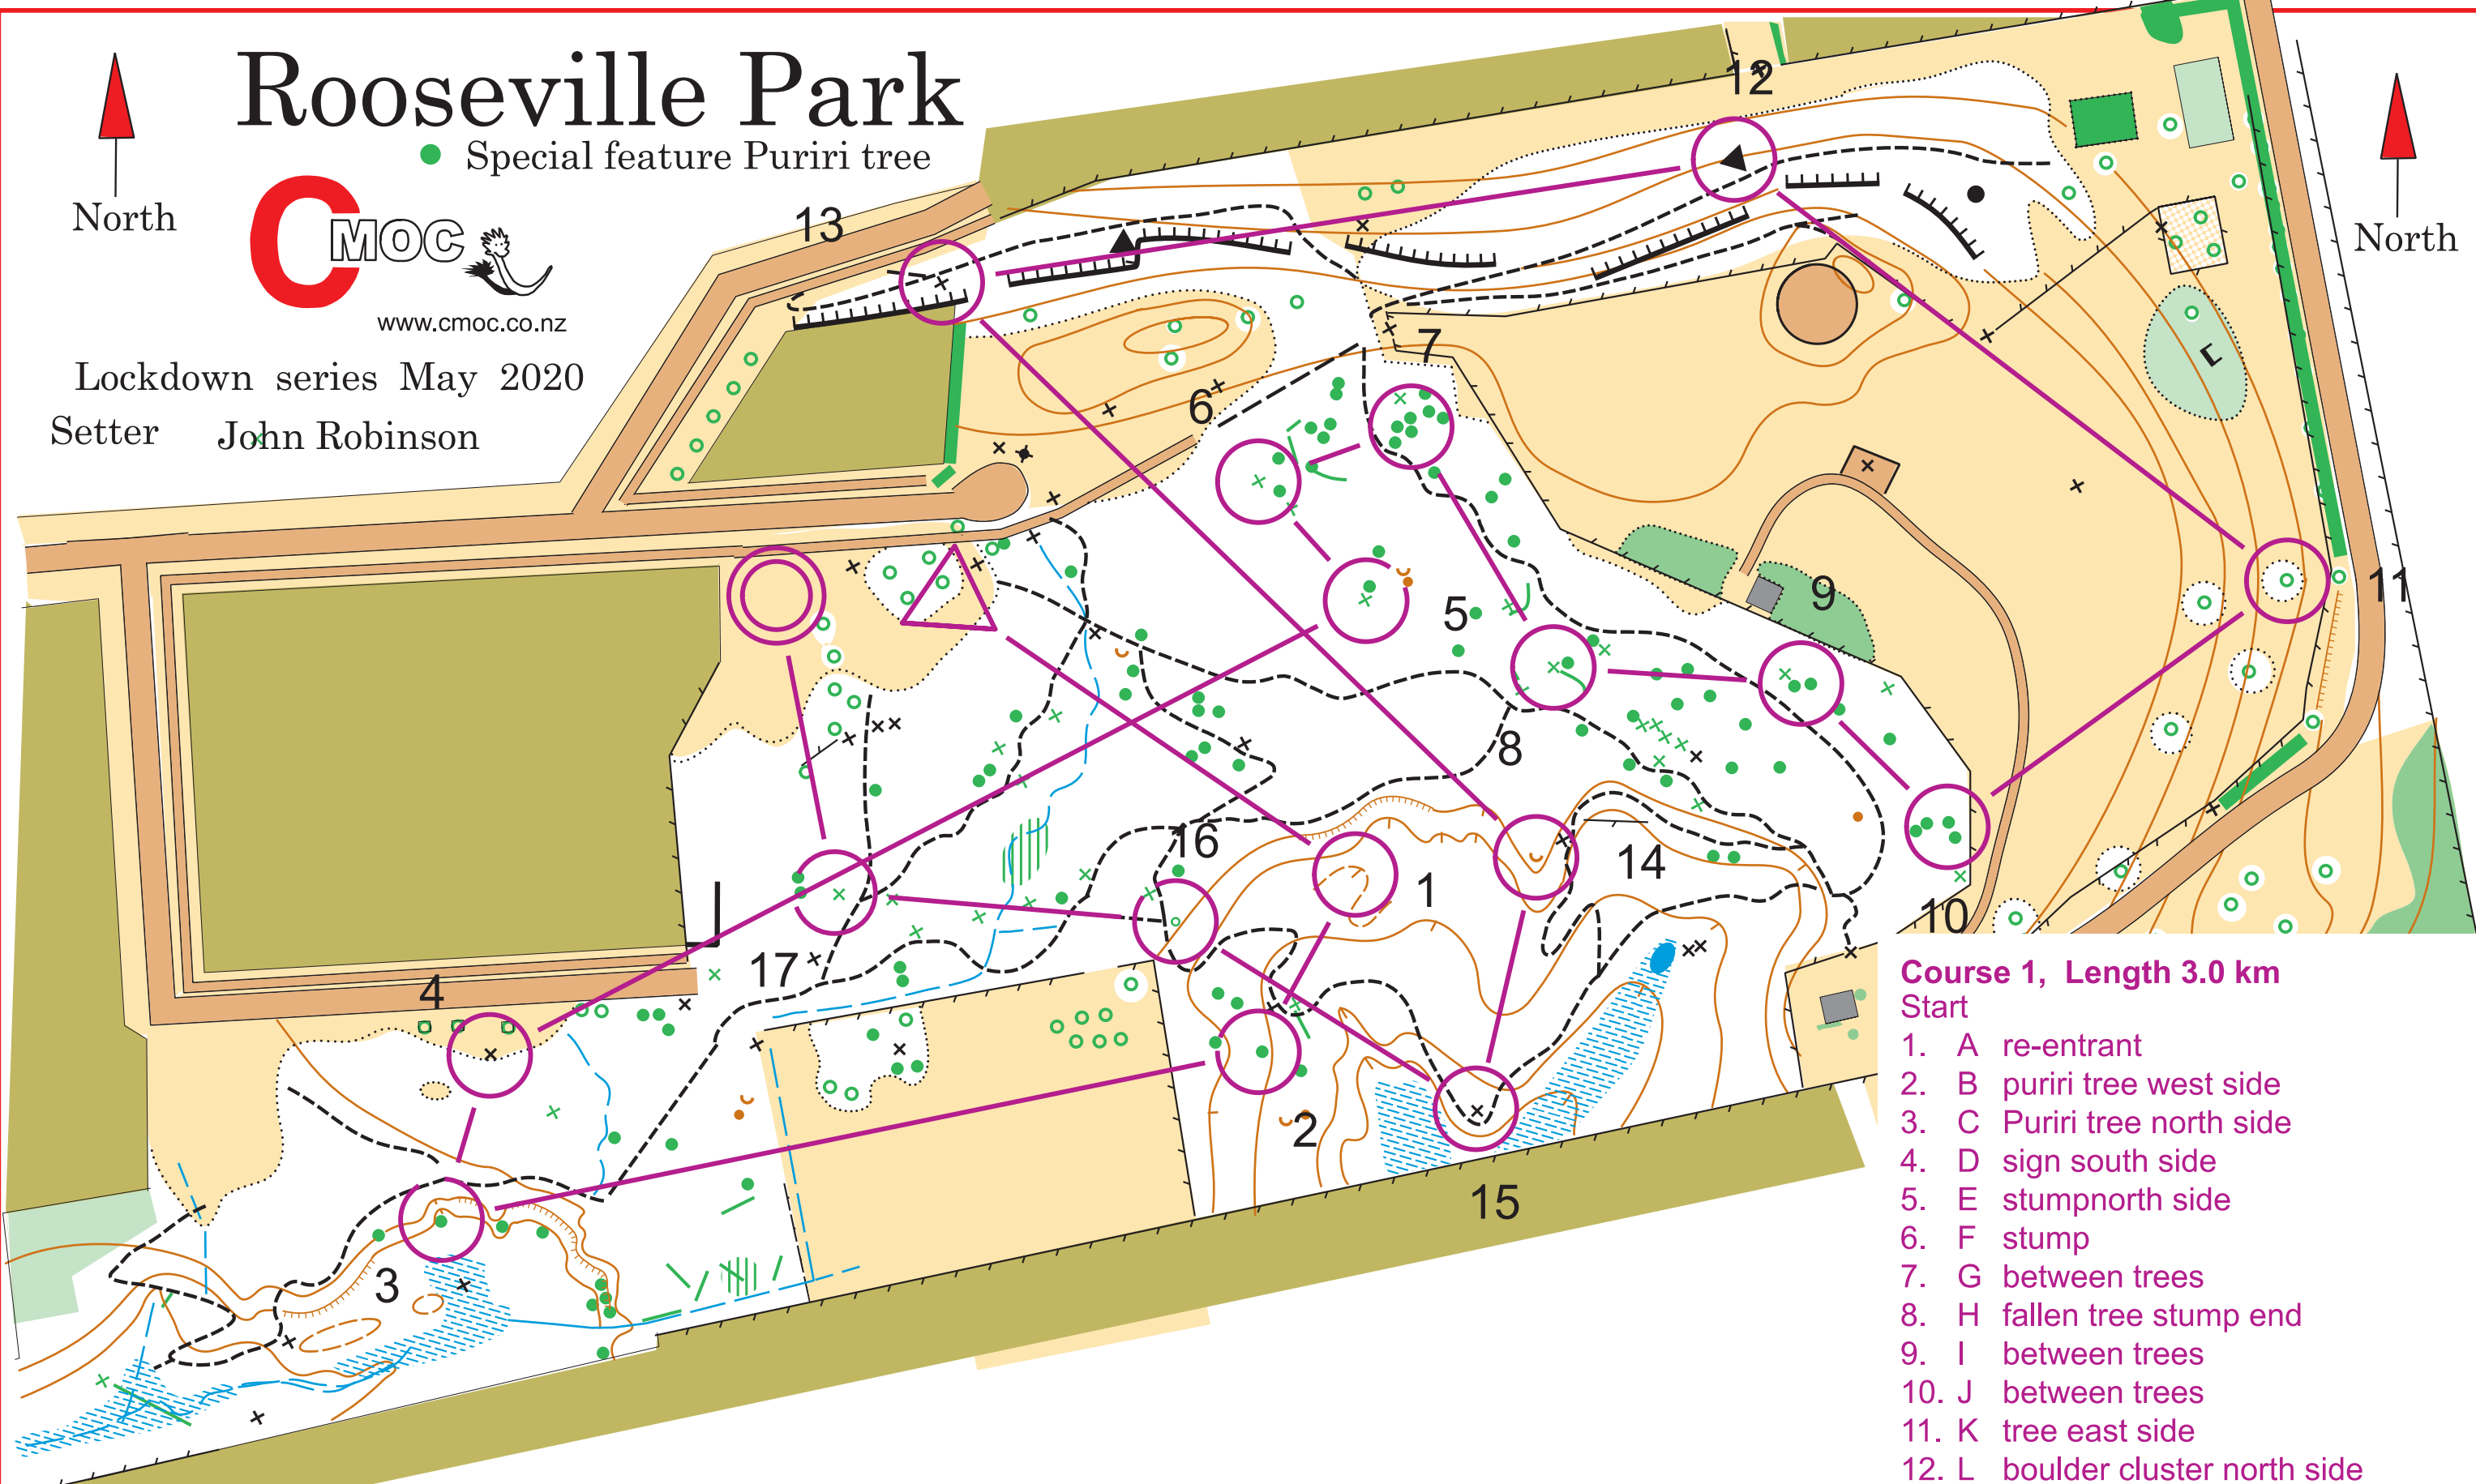

Rooseville Park

● Special feature Puriri tree

www.cmoc.co.nz

Lockdown series May 2020

Setter John Robinson

Course 1, Length 3.0 km Start

1. A re-entrant
2. B puriri tree west side
3. C Puriri tree north side
4. D sign south side
5. E stump north side
6. F stump
7. G between trees
8. H fallen tree stump end
9. I between trees
10. J between trees
11. K tree east side
12. L boulder cluster north side
13. M seat
14. N depression
15. O was a seat
16. P Punga tree
17. Q stump s w side

90 m from last control to finish. No tapes