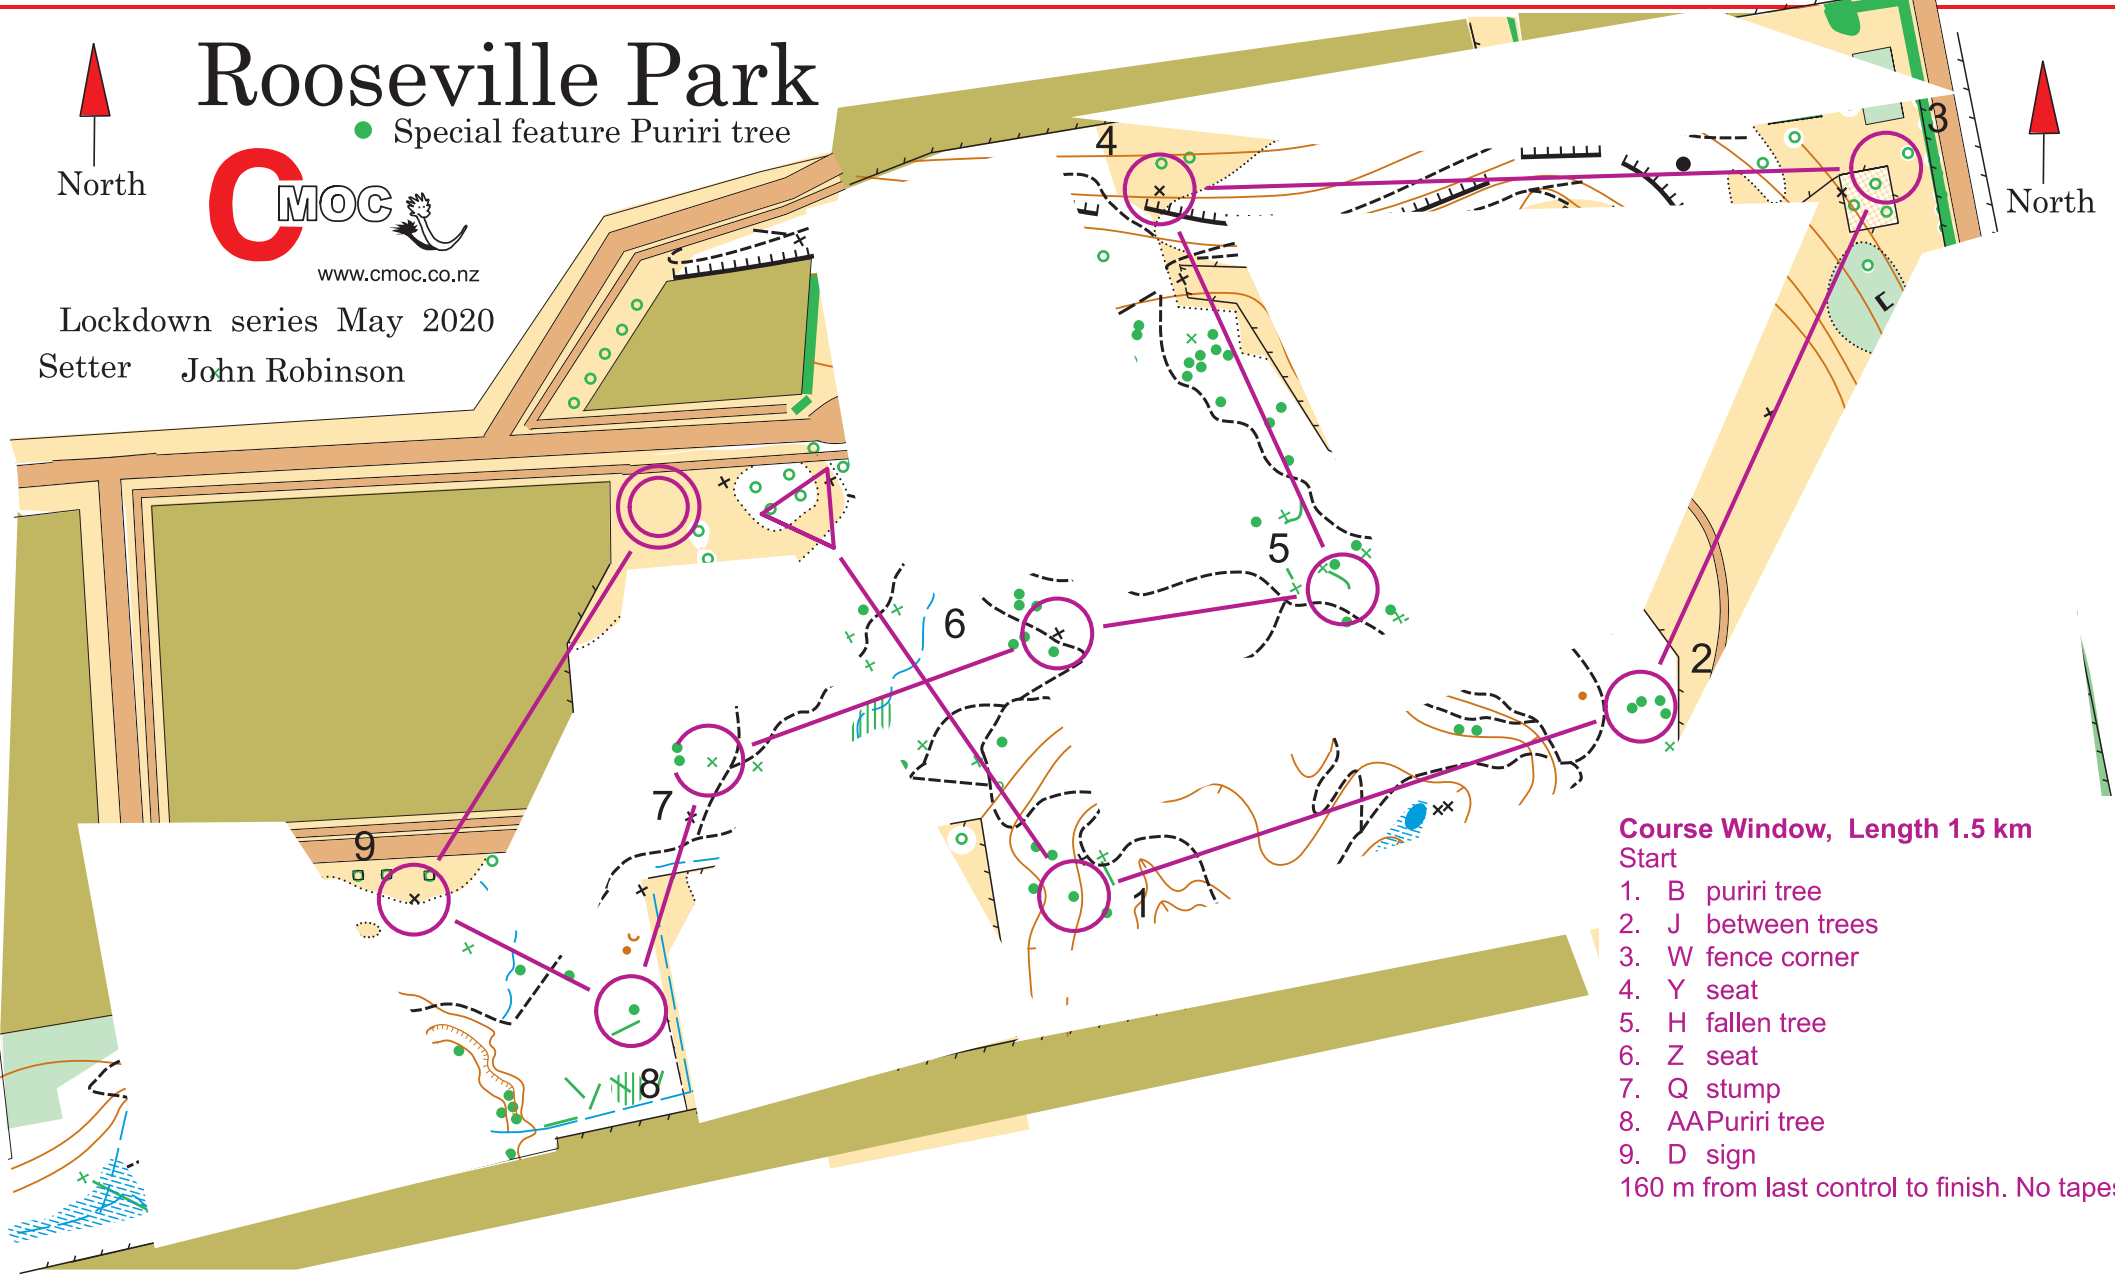

# Rooseville Park

● Special feature Puriri tree

www.cmoc.co.nz

Lockdown series May 2020

Setter John Robinson

North

### Course Window, Length 1.5 km

Start

- 1. B puriri tree
- 2. J between trees
- 3. W fence corner
- 4. Y seat
- 5. H fallen tree
- 6. Z seat
- 7. Q stump
- 8. AAPuriri tree
- 9. D sign

160 m from last control to finish. No tapes