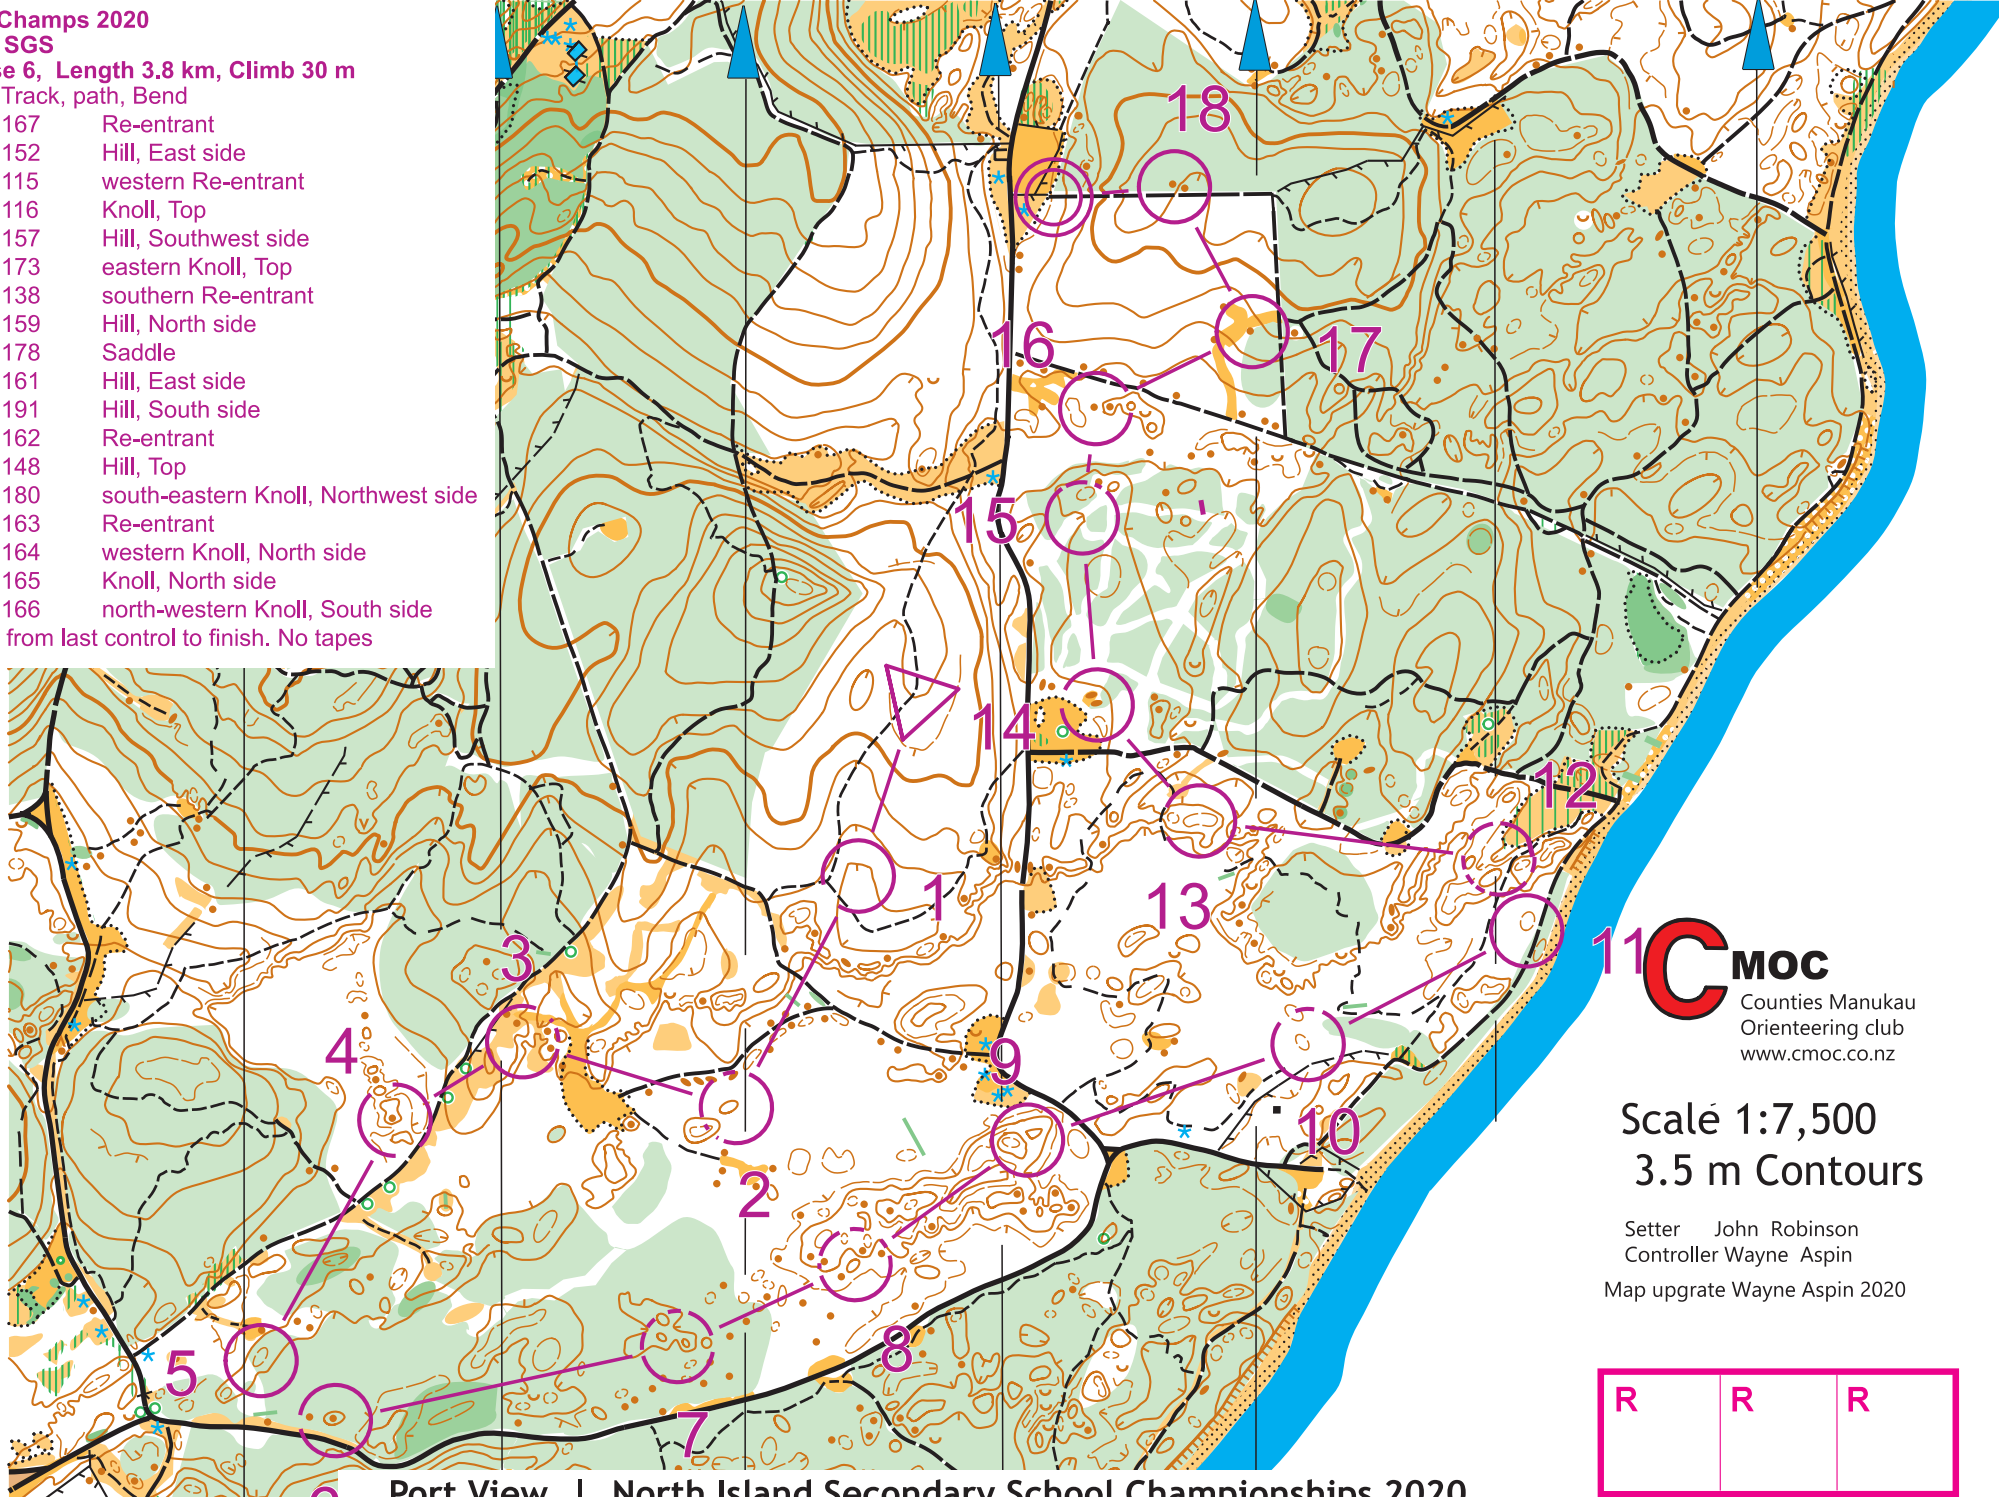

NISS Champs 2020
Class SGS
Course 6, Length 3.8 km, Climb 30 m

- Start Track, path, Bend
1. 167 Re-entrant
 2. 152 Hill, East side
 3. 115 western Re-entrant
 4. 116 Knoll, Top
 5. 157 Hill, Southwest side
 6. 173 eastern Knoll, Top
 7. 138 southern Re-entrant
 8. 159 Hill, North side
 9. 178 Saddle
 10. 161 Hill, East side
 11. 191 Hill, South side
 12. 162 Re-entrant
 13. 148 Hill, Top
 14. 180 south-eastern Knoll, Northwest side
 15. 163 Re-entrant
 16. 164 western Knoll, North side
 17. 165 Knoll, North side
 18. 166 north-western Knoll, South side
- 120 m from last control to finish. No tapes

CMOC
 Counties Manukau
 Orienteering club
 www.cmoc.co.nz

Scale 1:7,500
 3.5 m Contours

Setter John Robinson
 Controller Wayne Aspin
 Map upgrate Wayne Aspin 2020