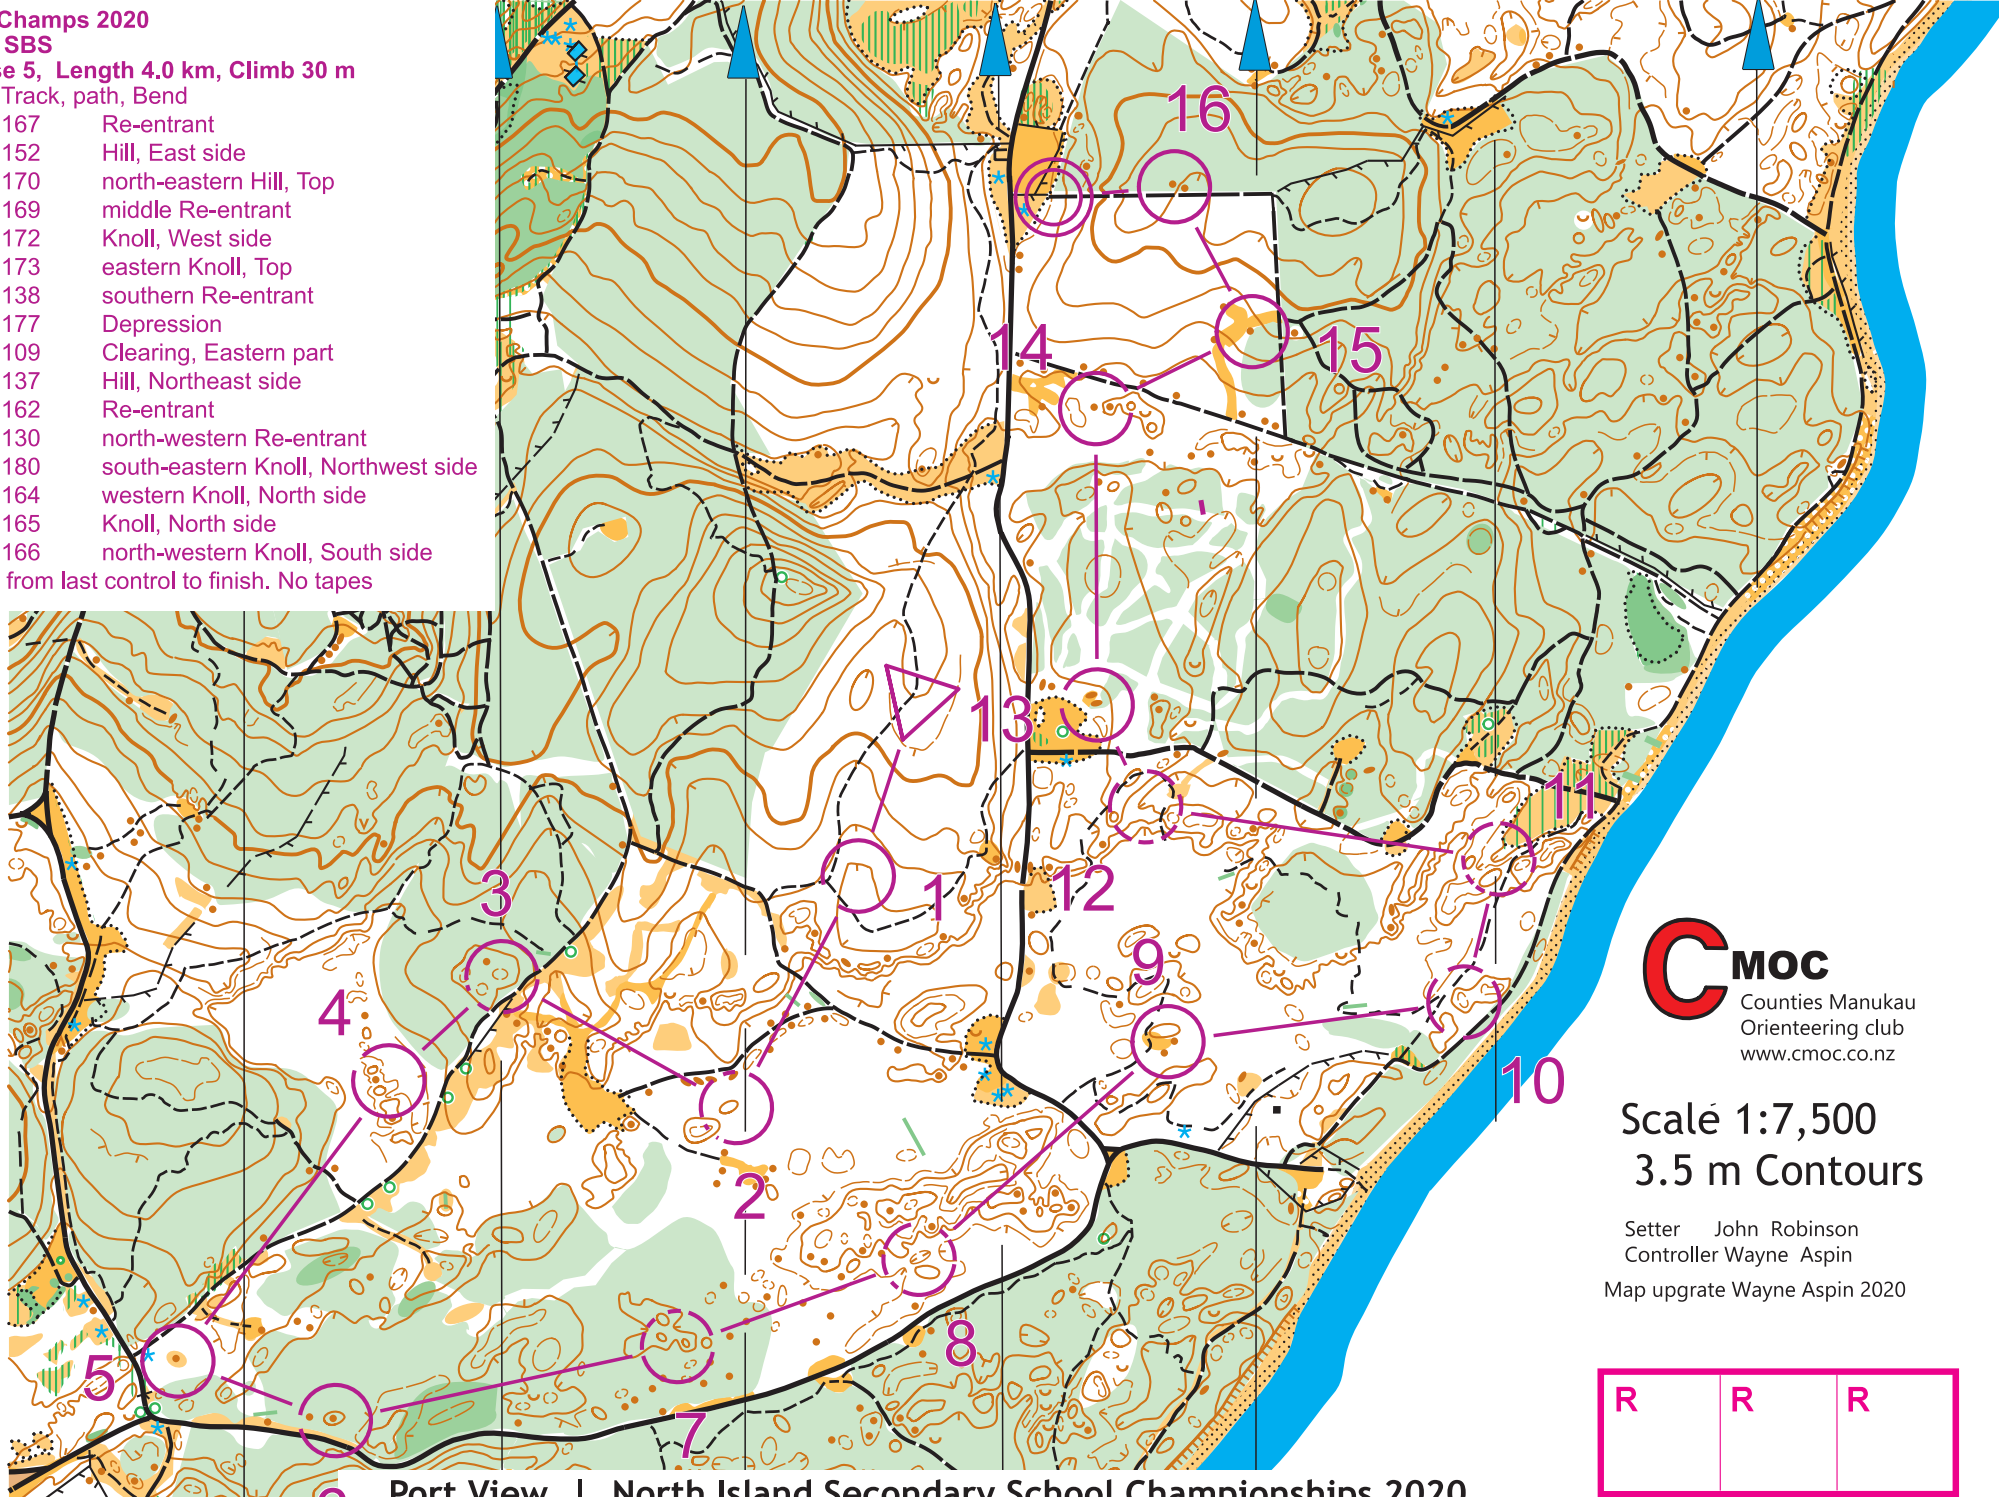

**NISS Champs 2020**  
**Class SBS**  
**Course 5, Length 4.0 km, Climb 30 m**

Start Track, path, Bend

- 1. 167 Re-entrant
  - 2. 152 Hill, East side
  - 3. 170 north-eastern Hill, Top
  - 4. 169 middle Re-entrant
  - 5. 172 Knoll, West side
  - 6. 173 eastern Knoll, Top
  - 7. 138 southern Re-entrant
  - 8. 177 Depression
  - 9. 109 Clearing, Eastern part
  - 10. 137 Hill, Northeast side
  - 11. 162 Re-entrant
  - 12. 130 north-western Re-entrant
  - 13. 180 south-eastern Knoll, Northwest side
  - 14. 164 western Knoll, North side
  - 15. 165 Knoll, North side
  - 16. 166 north-western Knoll, South side
- 120 m from last control to finish. No tapes

**C MOC**  
 Counties Manukau  
 Orienteering club  
 www.cmoc.co.nz

Scale 1:7,500  
 3.5 m Contours

Setter John Robinson  
 Controller Wayne Aspin  
 Map upgrate Wayne Aspin 2020