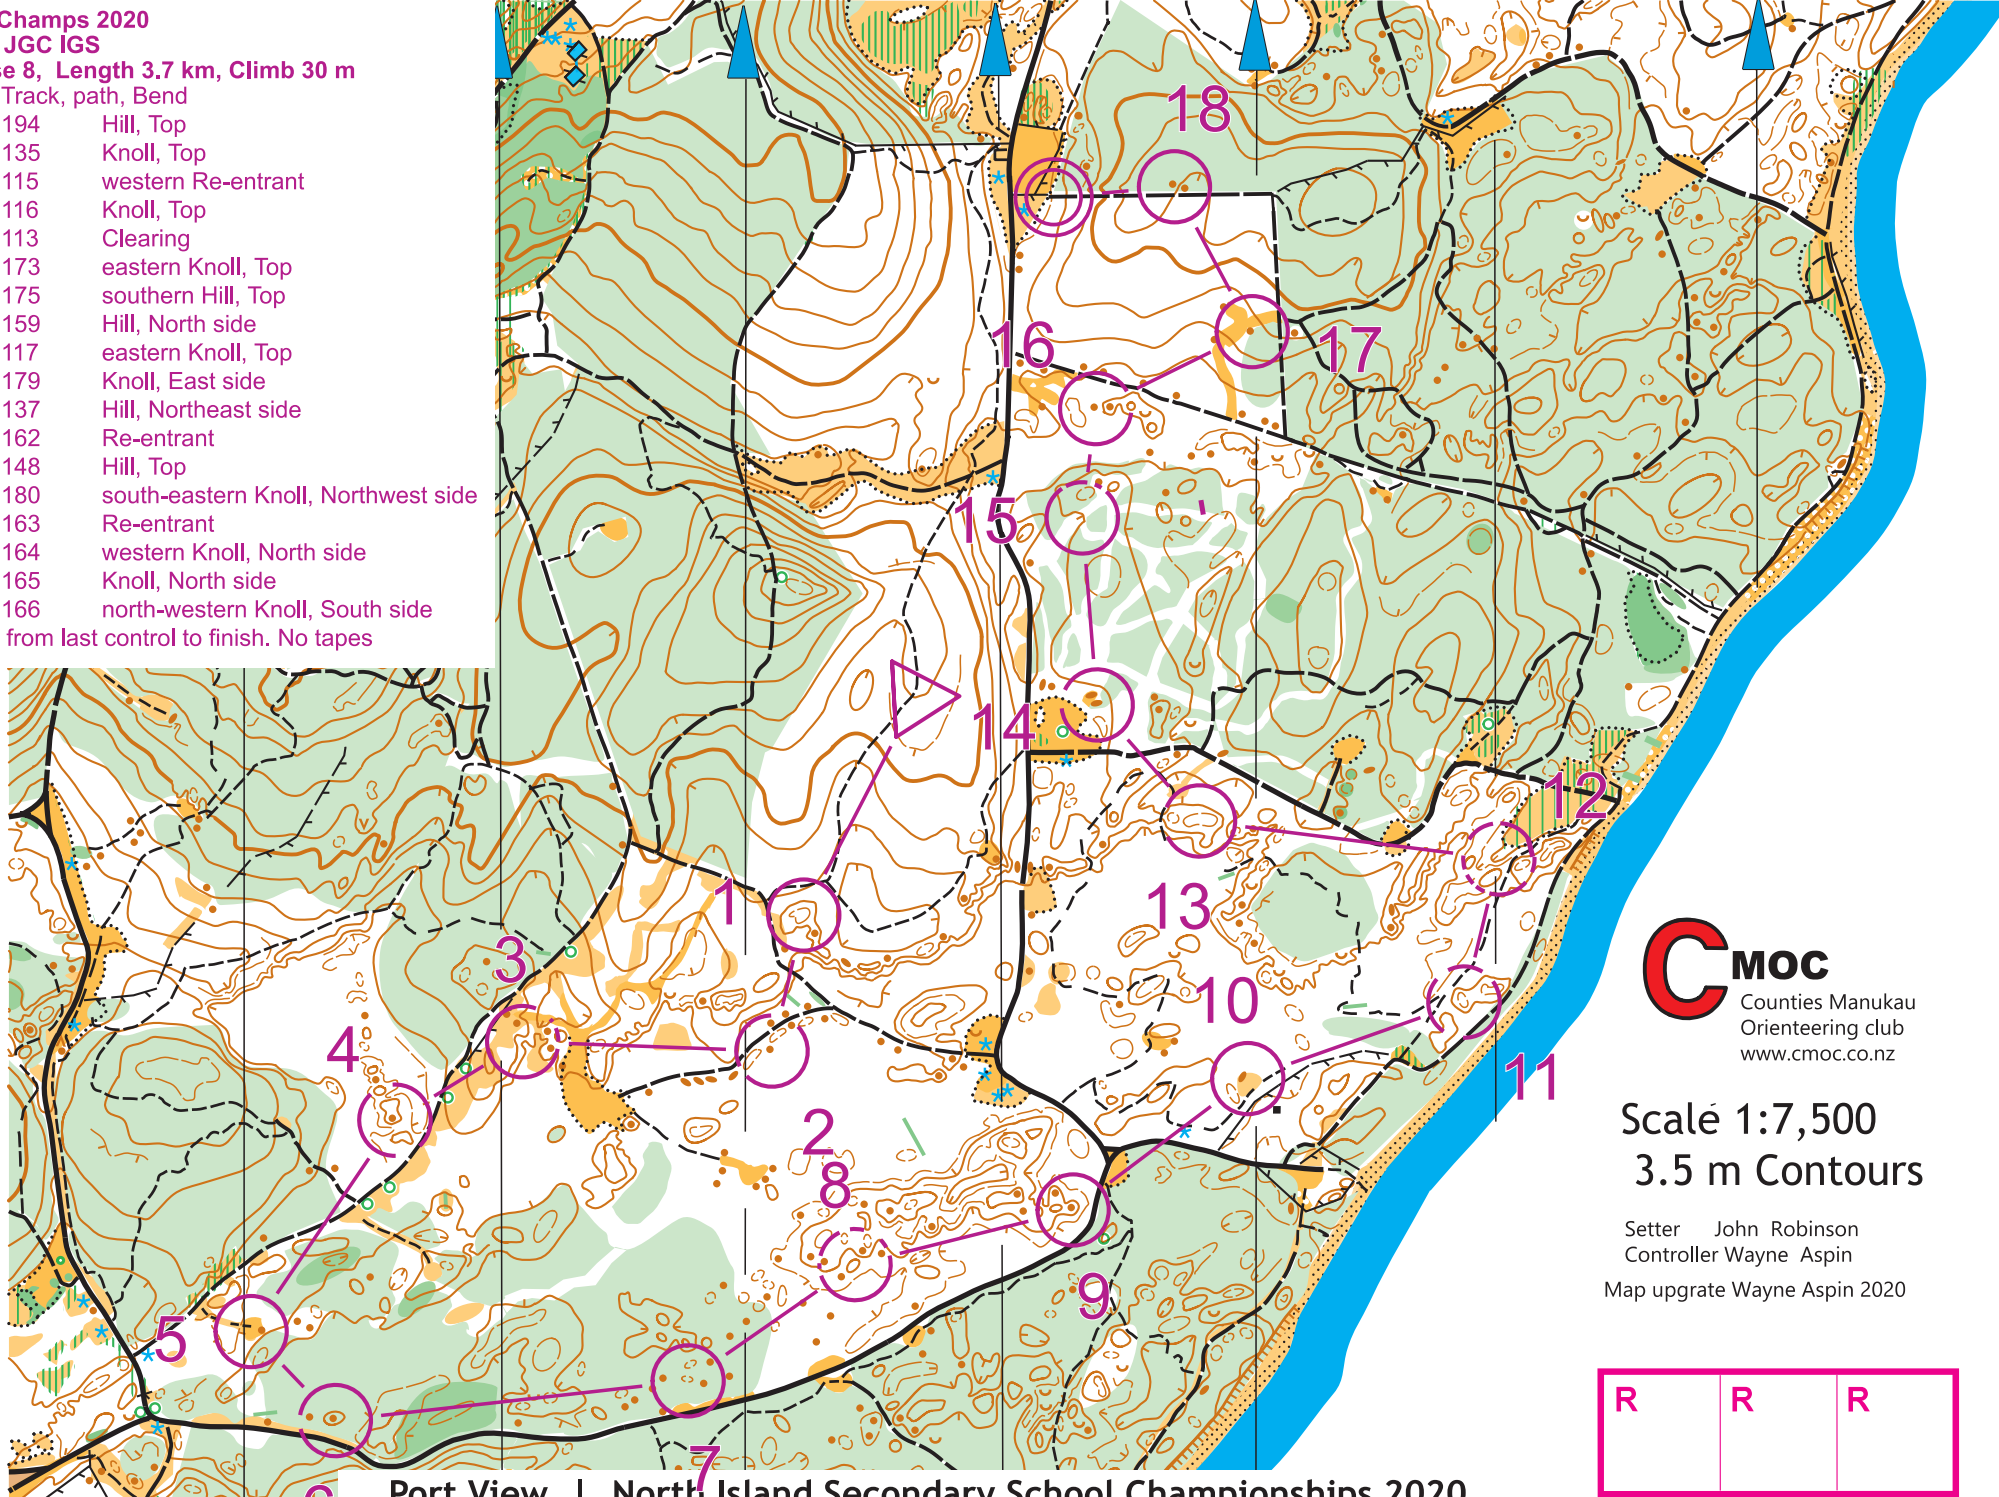

NISS Champs 2020
Class JGC IGS
Course 8, Length 3.7 km, Climb 30 m

- Start Track, path, Bend
1. 194 Hill, Top
 2. 135 Knoll, Top
 3. 115 western Re-entrant
 4. 116 Knoll, Top
 5. 113 Clearing
 6. 173 eastern Knoll, Top
 7. 175 southern Hill, Top
 8. 159 Hill, North side
 9. 117 eastern Knoll, Top
 10. 179 Knoll, East side
 11. 137 Hill, Northeast side
 12. 162 Re-entrant
 13. 148 Hill, Top
 14. 180 south-eastern Knoll, Northwest side
 15. 163 Re-entrant
 16. 164 western Knoll, North side
 17. 165 Knoll, North side
 18. 166 north-western Knoll, South side
- 120 m from last control to finish. No tapes

CMOC
 Counties Manukau
 Orienteering club
www.cmoc.co.nz

Scale 1:7,500
 3.5 m Contours

Setter John Robinson
 Controller Wayne Aspin
 Map upgrate Wayne Aspin 2020