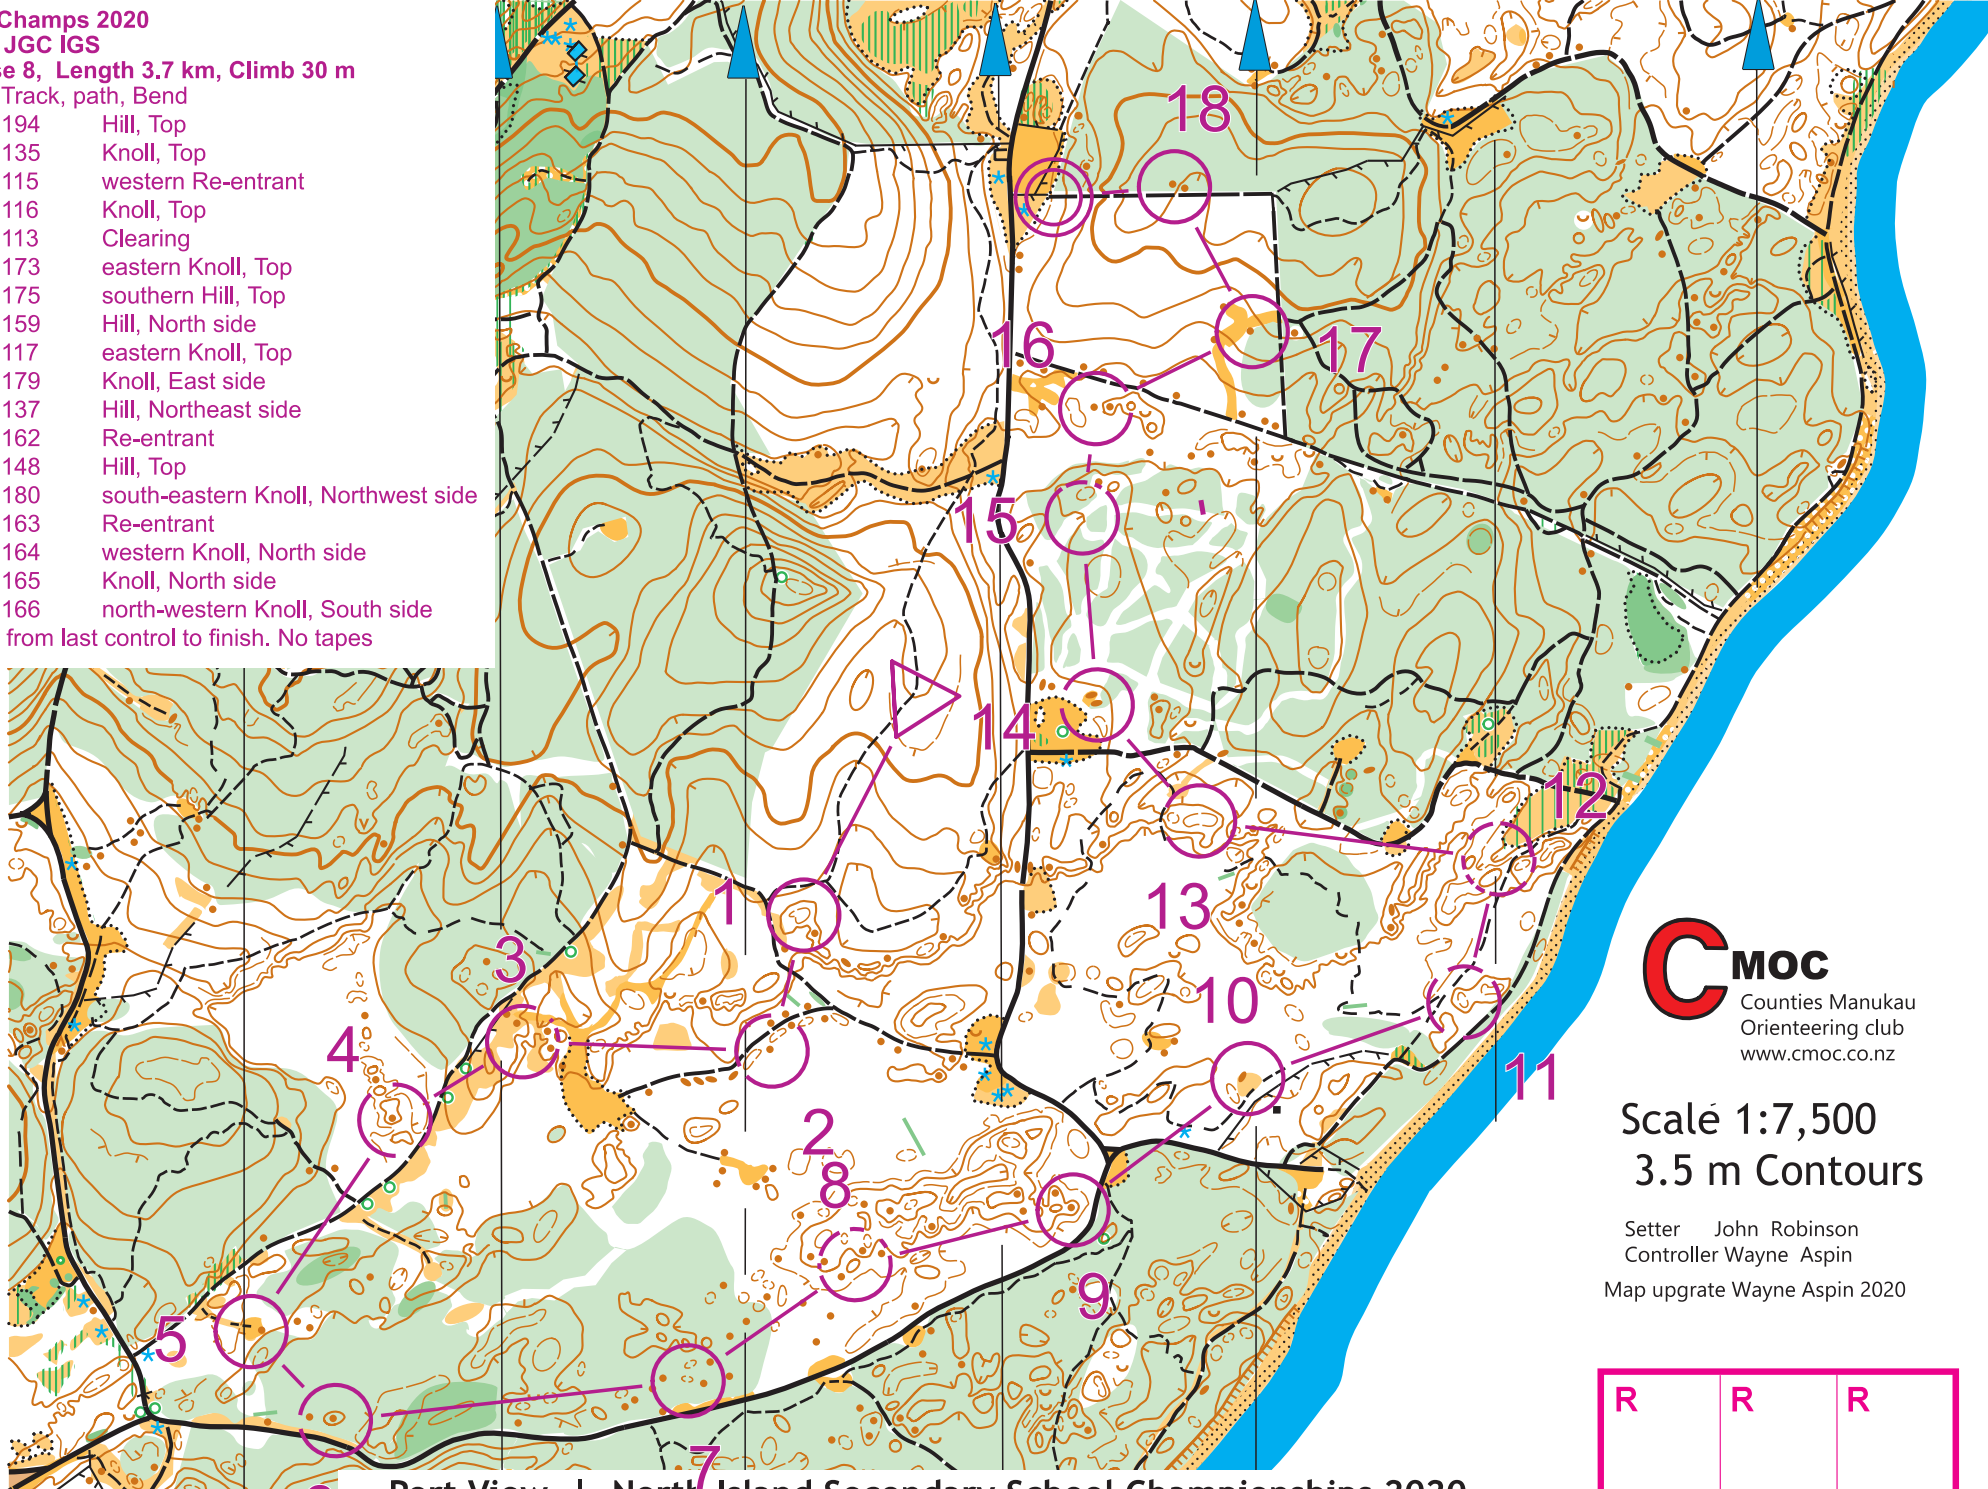

**NISS Champs 2020**  
**Class JGC IGS**  
**Course 8, Length 3.7 km, Climb 30 m**

- Start Track, path, Bend
1. 194 Hill, Top
  2. 135 Knoll, Top
  3. 115 western Re-entrant
  4. 116 Knoll, Top
  5. 113 Clearing
  6. 173 eastern Knoll, Top
  7. 175 southern Hill, Top
  8. 159 Hill, North side
  9. 117 eastern Knoll, Top
  10. 179 Knoll, East side
  11. 137 Hill, Northeast side
  12. 162 Re-entrant
  13. 148 Hill, Top
  14. 180 south-eastern Knoll, Northwest side
  15. 163 Re-entrant
  16. 164 western Knoll, North side
  17. 165 Knoll, North side
  18. 166 north-western Knoll, South side
- 120 m from last control to finish. No tapes

**CMOC**  
 Counties Manukau  
 Orienteering club  
[www.cmoc.co.nz](http://www.cmoc.co.nz)

Scale 1:7,500  
 3.5 m Contours

Setter John Robinson  
 Controller Wayne Aspin  
 Map upgrate Wayne Aspin 2020