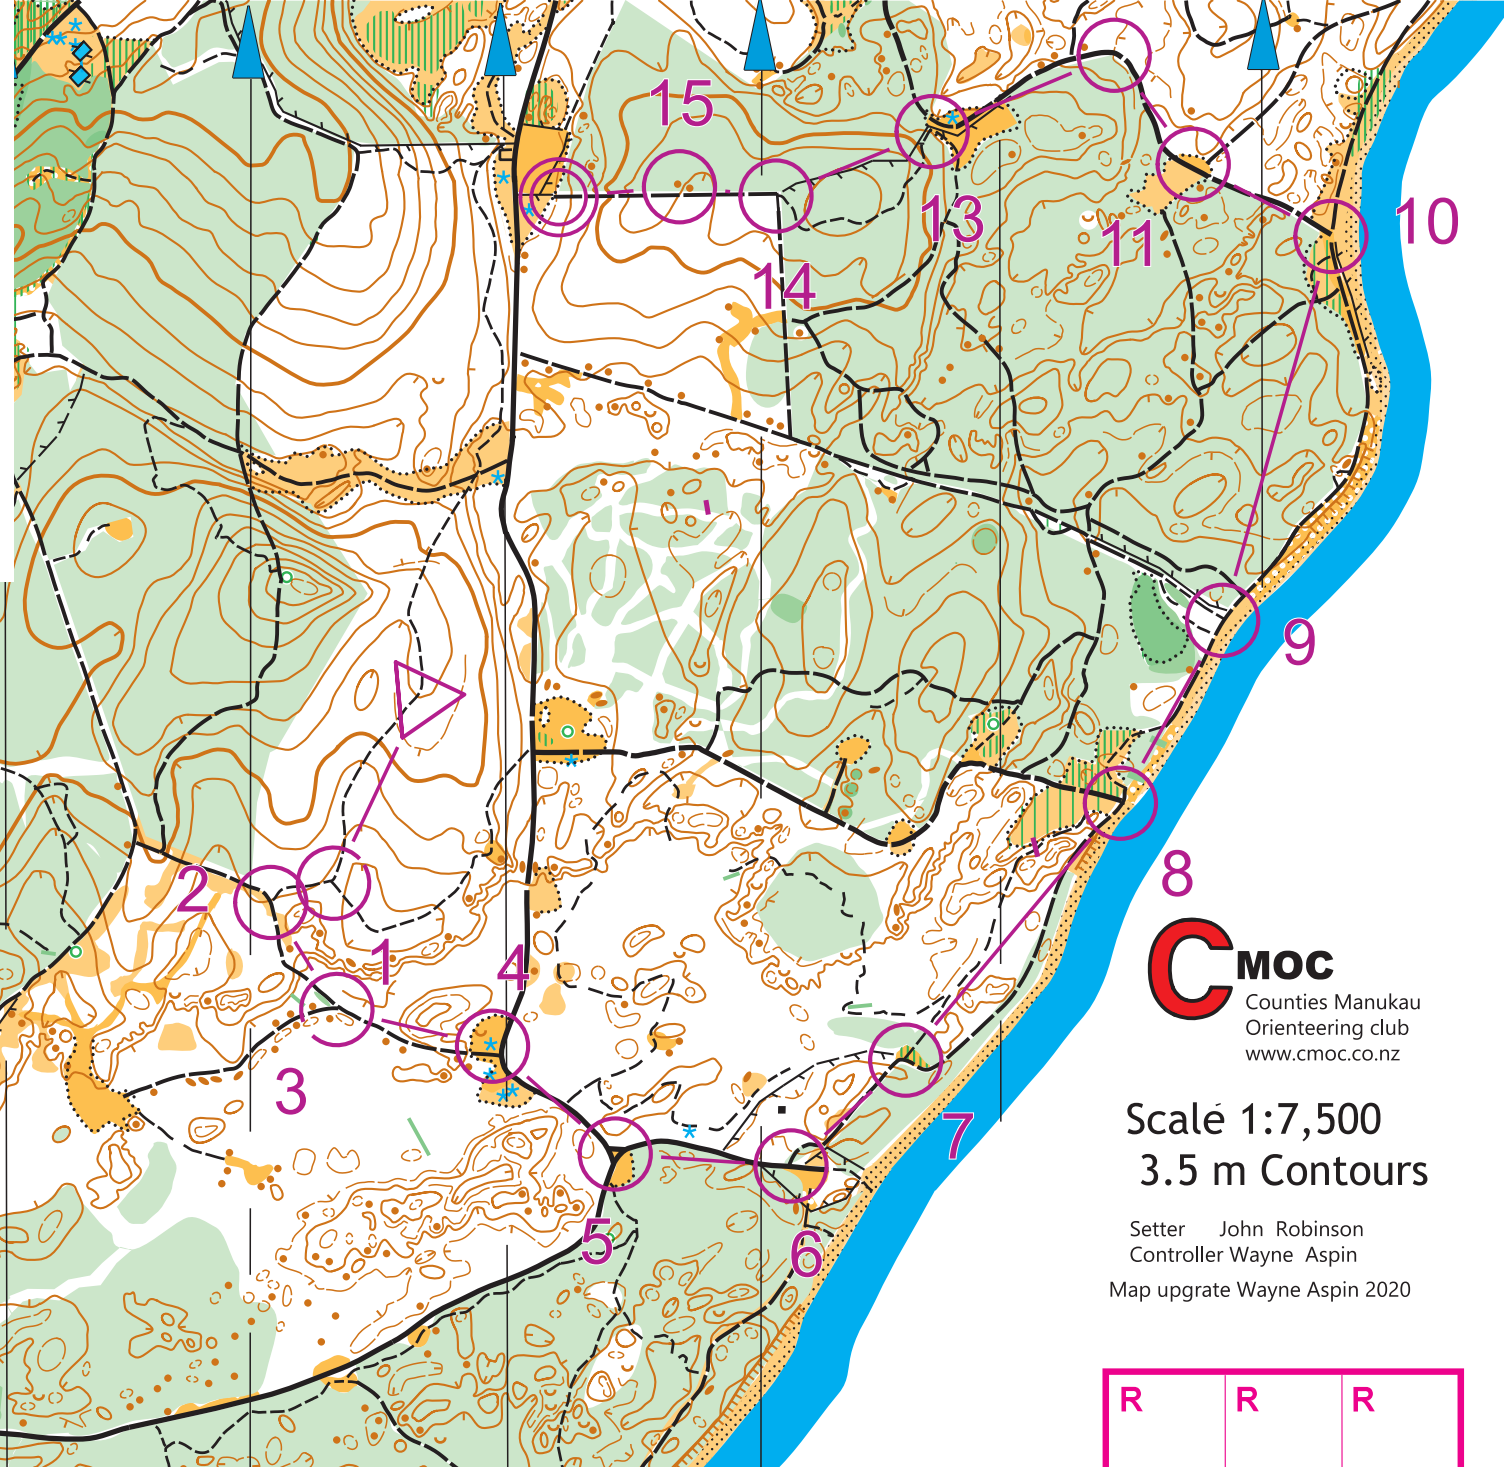

NISS Champs 2020
Class JGS 7/8GS
Course 12, Length 2.8 km, Climb 20 m
 Start Track, path, Bend

1.	187	Track, path, Junction
2.	188	Track, path, Junction
3.	155	Track, path, Junction
4.	195	Water tank, water through, West side
5.	125	Track, path, Junction
6.	119	Track, path, Junction
7.	111	Track, path, Junction
8.	107	Track, path, Junction
9.	106	Track, path, Junction
10.	105	Track, path, Junction
11.	103	Clearing, Northern part
12.	102	Track, path, Bend
13.	101	Track, path, Fence, Junction
14.	193	Track, path, Bend
15.	166	north-western Knoll, South side

120 m from last control to finish. No tapes

CMOC
 Counties Manukau
 Orienteering club
www.cmoc.co.nz

Scale 1:7,500
 3.5 m Contours

Setter John Robinson
 Controller Wayne Aspin
 Map upgrate Wayne Aspin 2020