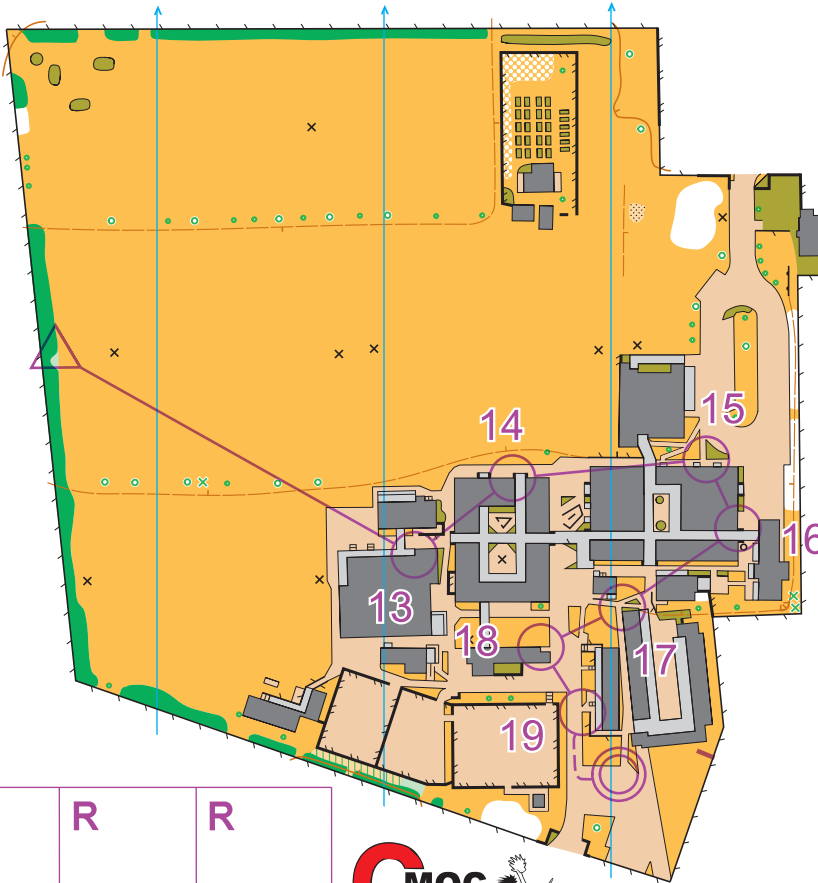

Tuakau College | North Island Secondary School Championships 2020

Scale: 1:3000

NISS Sprint 2020

Course Y78 Girls, Length 1.4 km

- Start Vegetation boundary, South Edge
- 13. 126 Canopy, South east Corner (inside)
 - 14. 133 Paved area
 - 15. 130 Thicket, South west Corner (outside)
 - 16. 106 Paved area, South west Corner (inside)
 - 17. 113 Thicket, North west Edge
 - 18. 118 Building, North east Corner (outside)
 - 19. 100 Open land, North west Corner (inside)

Follow taped route 40 m from last control to finish