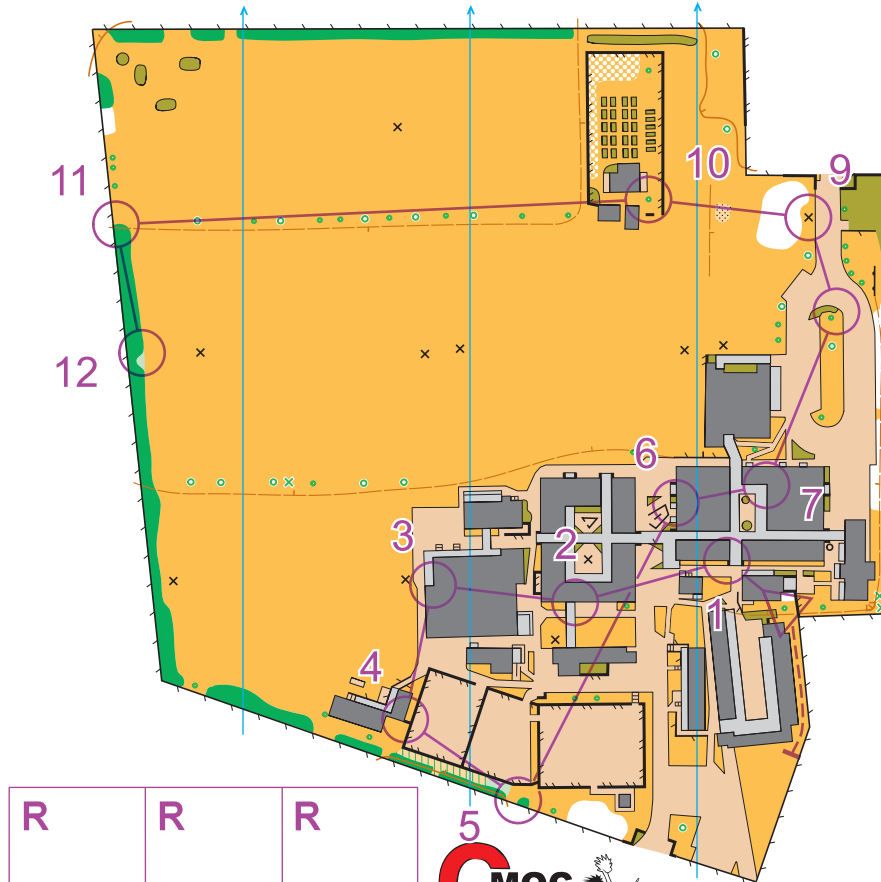

## NISS Sprint 2020

Course Y78 Girls, Length 1.4 km

Follow taped route 60 m

Start Prominent tree, South Side

1. 141 Open land, North east Corner (inside)
2. 134 Canopy, North east Corner (inside)
3. 138 Canopy, South east Corner (inside)
4. 116 Open land, South west Corner (inside)
5. 117 Thicket, North west Edge
6. 115 Canopy, North east Corner (inside)
7. 101 Canopy, North east Corner (inside)
8. 127 Thicket, South east Edge
9. 139 Prominent feature / Special item, North side
10. 135 Prominent tree, West Side
11. 129 Thicket, North Edge
12. 111 Vegetation boundary, South Edge

Map exchange

R R R