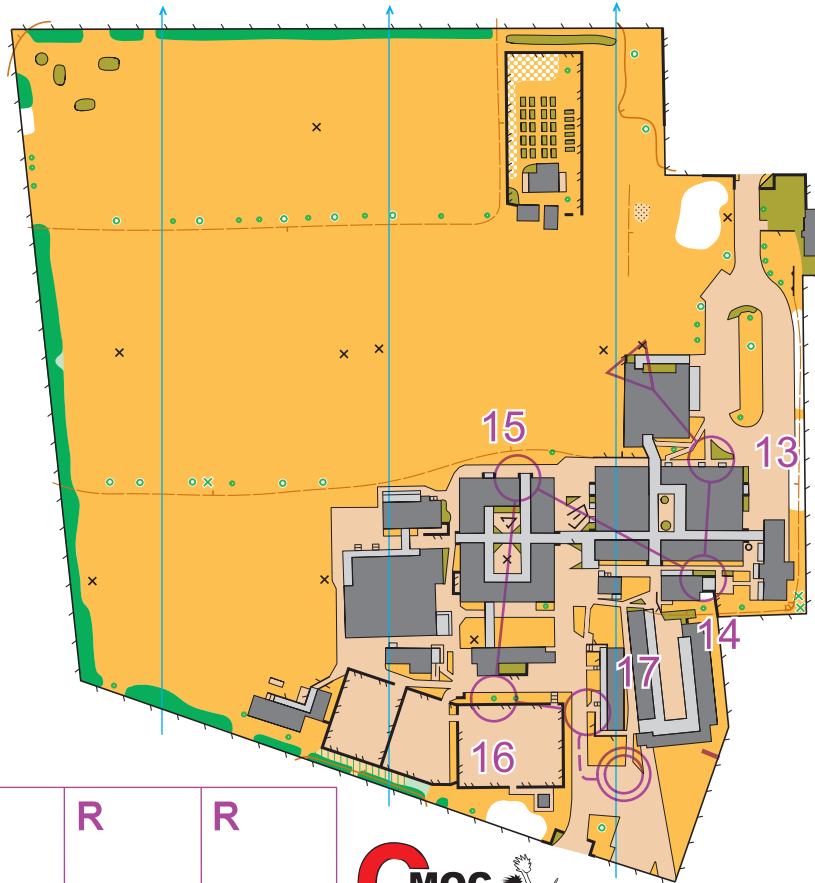

# Tuakau College | North Island Secondary School Championships 2020

Scale: 1:3000

### Course Y78 Boys, Length 1.5 km

- Start Canopy, South west Corner (inside)
- 13. 130 Thicket, South west Corner (outside)
  - 14. 119 Canopy, North west Corner (inside)
  - 15. 133 Paved area
  - 16. 104 Prominent tree, East Side
  - 17. 100 Open land, North west Corner (inside)
- Follow taped route 40 m from last control to finish