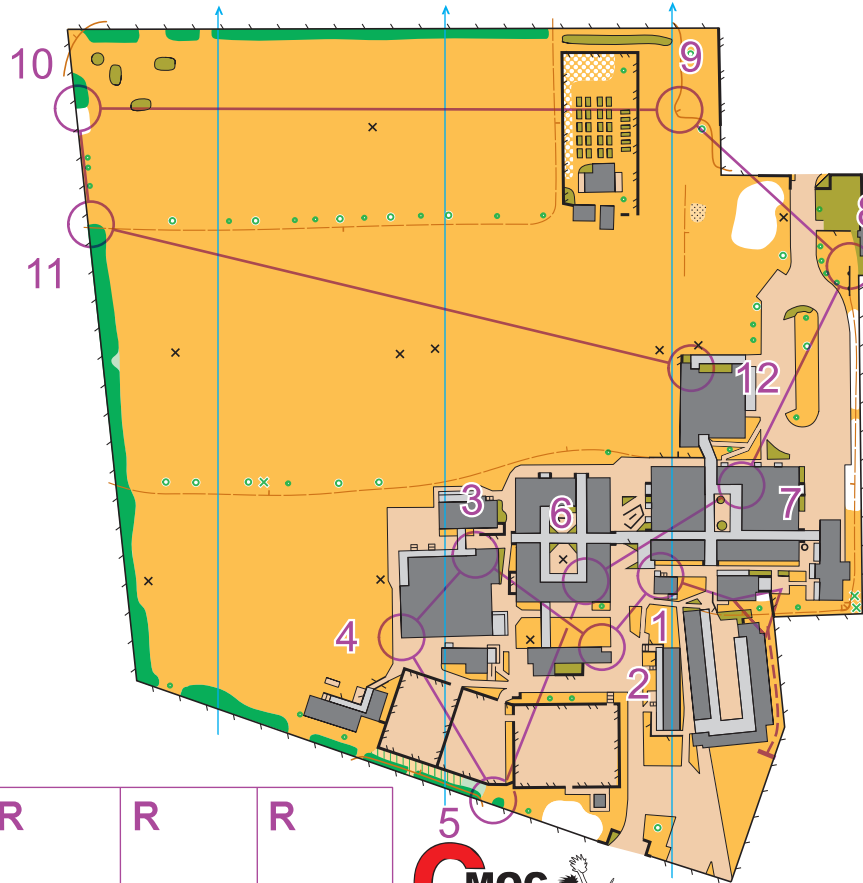

# Tuakau College | North Island Secondary School Championships 2020

Scale: 1:3000

## NISS Sprint 2020

Course Y78 Boys, Length 1.5 km

Follow taped route 60 m

Start Prominent tree, South Side

1. 122 Stairway, Top
2. 118 Building, North east Corner (outside)
3. 126 Canopy, South east Corner (inside)
4. 125 Building, South west Corner (outside)
5. 117 Thicket, North west Edge
6. 105 Canopy, South east Corner (inside)
7. 101 Canopy, North east Corner (inside)
8. 107 Wall, North End
9. 128 Re-entrant
10. 137 Thicket, South Edge
11. 129 Thicket, North Edge
12. 114 Canopy, South west Corner (inside)

Map exchange