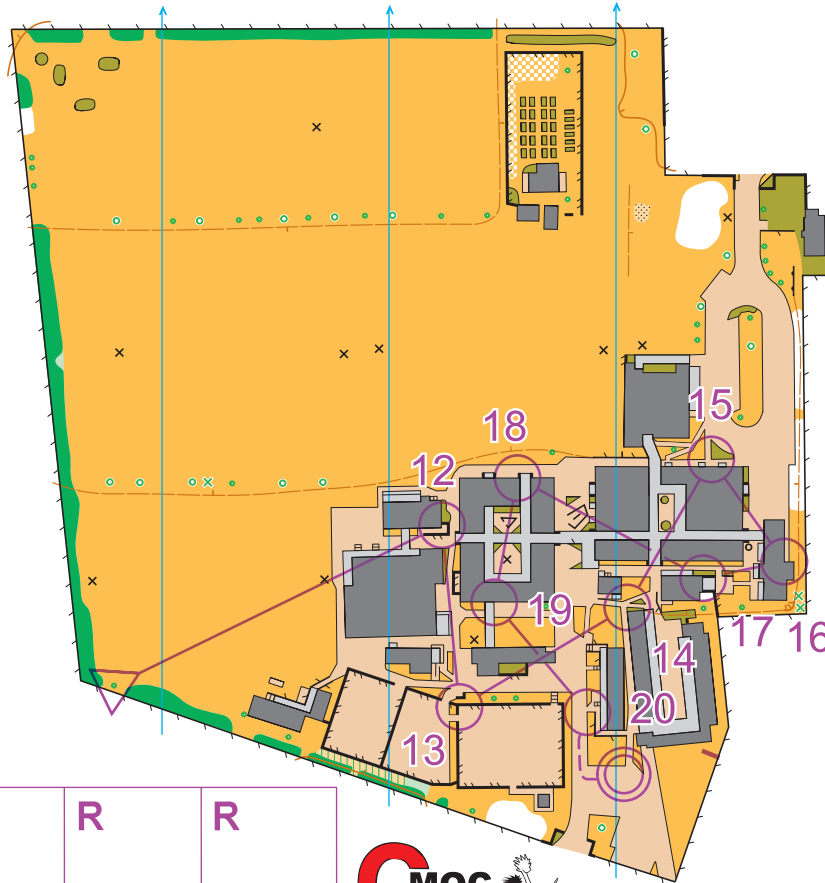

# Tuakau College | North Island Secondary School Championships 2020

Scale: 1:3000

R	R	R
---	---	---

NISS Sprint 2020			
Sen Girls	1.9 km		
▶	↑		○
12 102	▧		┌
13 132	▧		┌
14 113	⊗		○
15 130	⊗		└
16 131	▧		└
17 119	▮		┌
18 133	▧		
19 134	▮		└
20 100	◇		┌
○		40 m	⊗