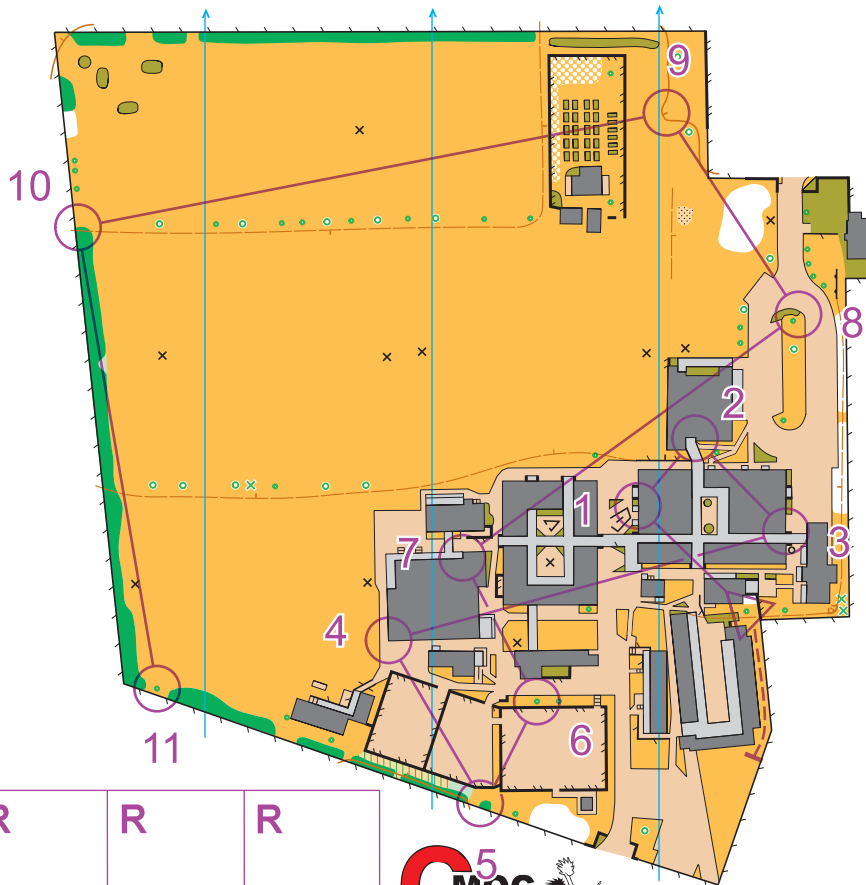

# Tuakau College | North Island Secondary School Championships 2020

Scale: 1:3000

R	R	R
---	---	---

NISS Sprint 2020				
Sen Girls	1.9 km			
--- 60 m --->△				
▷		↑		○
1	115	Π		∟
2	120	Π		∟
3	106	▨		∟
4	125	■		∟
5	117	⊗		○
6	104	↑		○
7	126	Π		∟
8	127	⊗		Q
9	128	∩		
10	129	⊗		○
11	112	↑		○
○ --- 0 m --->△				