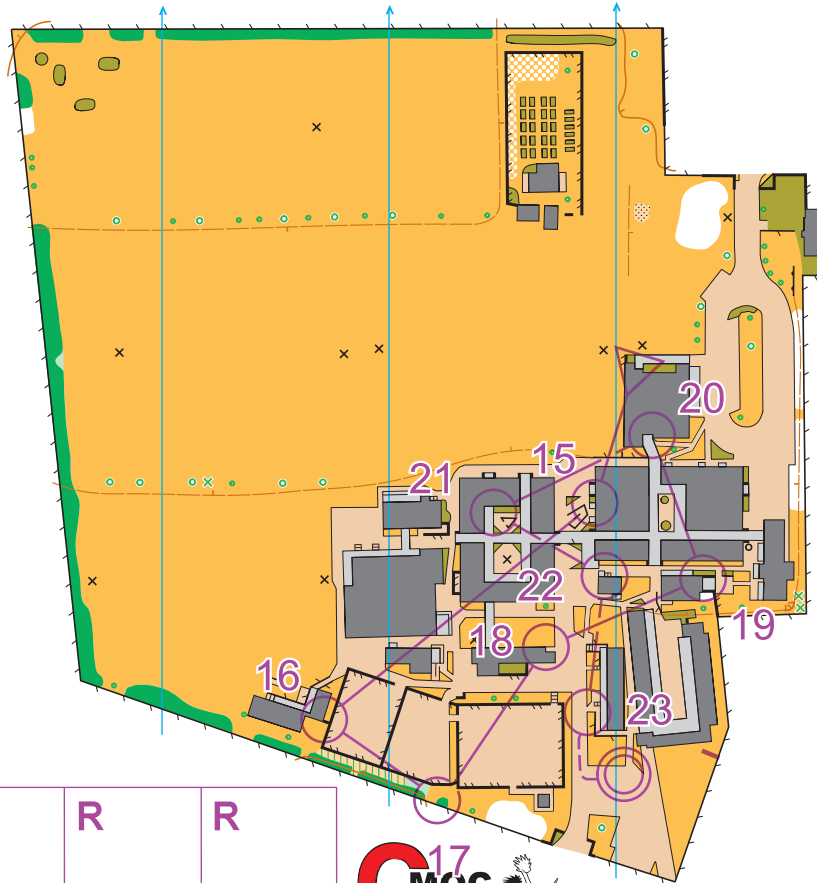

Tuakau College | North Island Secondary School Championships 2020

Scale: 1:3000

NISS Sprint 2020			
Sen Boys		2.1 km	
▶		Π	└┐
15	115	Π	└┐
16	116	◇	└┐
17	117	⊗	⊙
18	118	■	└┐
19	119	Π	└┐
20	120	Π	└┐
21	121	⊗	└┐
22	122	⌄	┆
23	100	◇	└┐

○ --- 40 m --- >⊙

R	R	R
---	---	---