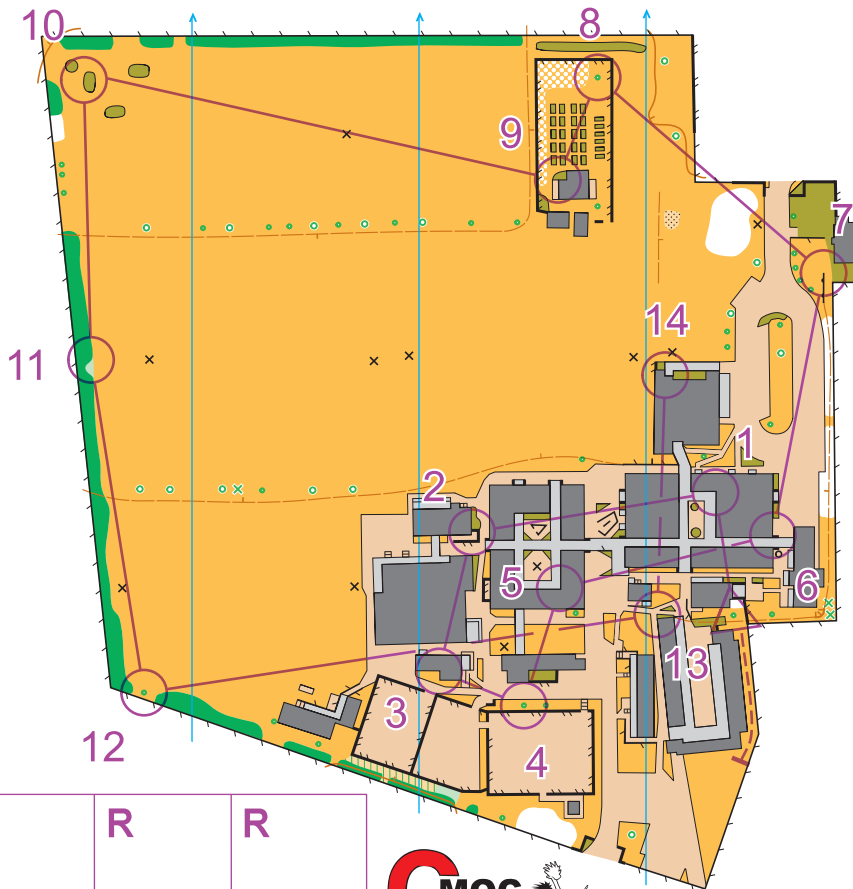

Tuakau College | North Island Secondary School Championships 2020

Scale: 1:3000

R	R	R
---	---	---

NISS Sprint 2020				
Sen Boys	2.1 km			
--- 60 m --->△				
▷		↑		○
1 101	Π			∩
2 102	▨			∩
3 103	◇			∩
4 104	↑			○
5 105	Π			∩
6 106	▨			∩
7 107	↗			∩
8 108	↑			○
9 109	▨			∩
10 110	⊗			∩
11 111	⋯			∩
12 112	↑			○
13 113	⊗			∩
14 114	Π			∩
○	--- 0 m --->△			