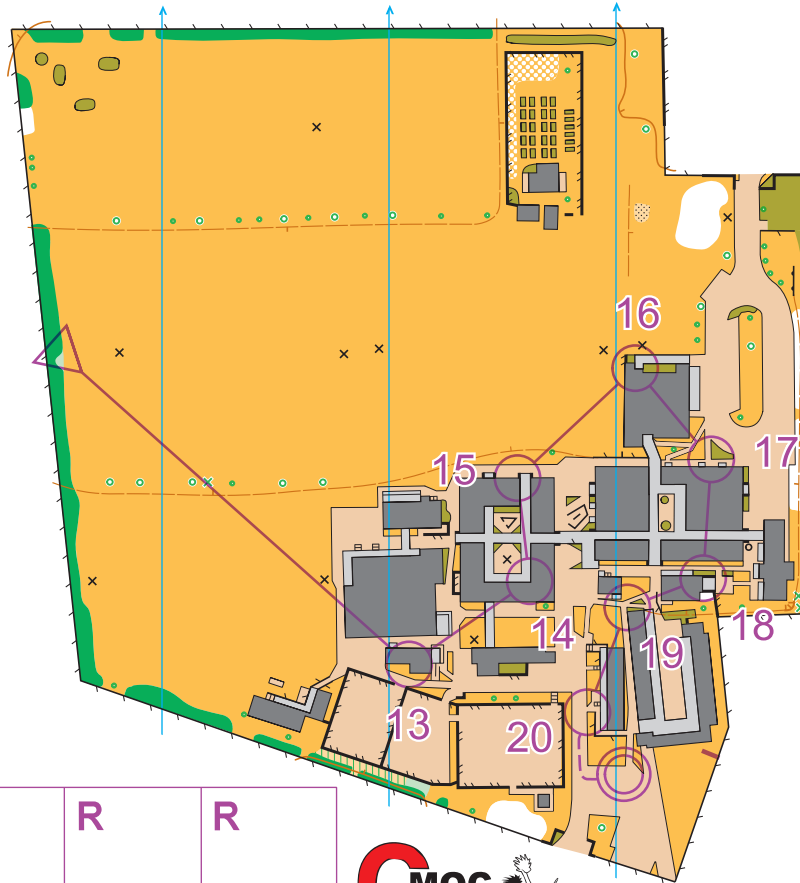

Tuakau College | North Island Secondary School Championships 2020

Scale: 1:3000

NISS Sprint 2020

Course Jun Girls, Length 1.6 km

- Start Vegetation boundary, South Edge
13. 103 Open land, North east Corner (inside)
 14. 105 Canopy, South east Corner (inside)
 15. 133 Paved area
 16. 114 Canopy, South west Corner (inside)
 17. 130 Thicket, South west Corner (outside)
 18. 119 Canopy, North west Corner (inside)
 19. 113 Thicket, North west Edge
 20. 100 Open land, North west Corner (inside)
- Follow taped route 40 m from last control to finish