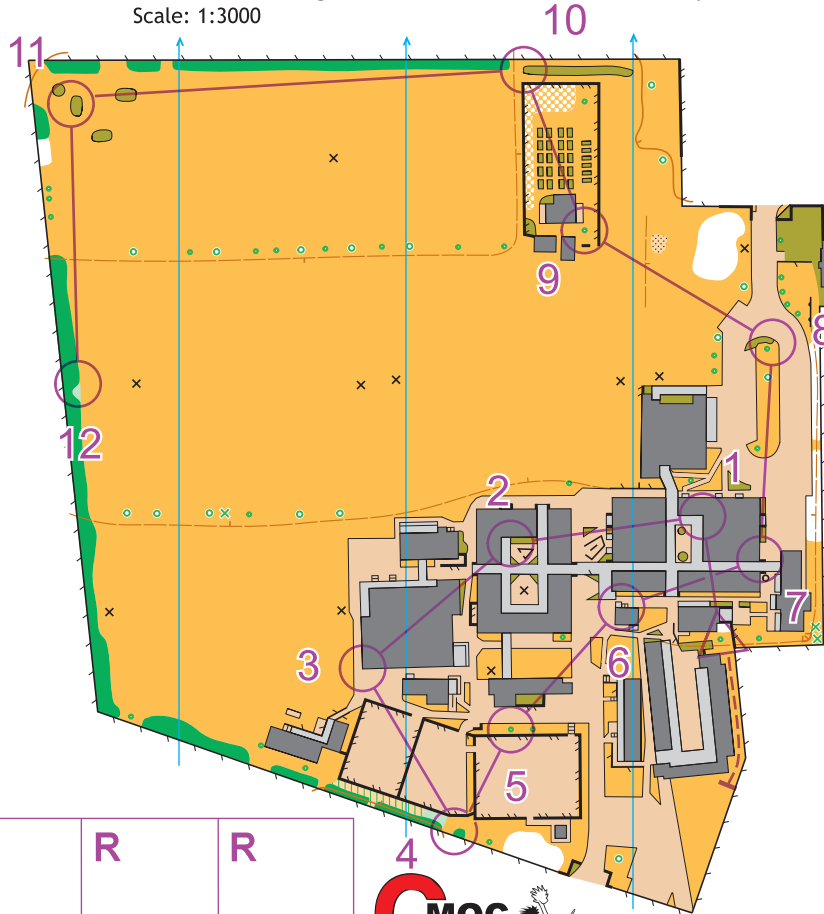

Tuakau College | North Island Secondary School Championships 2020

Scale: 1:3000

NISS Sprint 2020

Course Jun Girls, Length 1.6 km

Follow taped route 60 m

Start Prominent tree, South Side

1. 101 Canopy, North east Corner (inside)
2. 121 Thicket, South west Corner (outside)
3. 125 Building, South west Corner (outside)
4. 117 Thicket, North west Edge
5. 104 Prominent tree, East Side
6. 122 Stairway, Top
7. 106 Paved area, South west Corner (inside)
8. 127 Thicket, South east Edge
9. 135 Prominent tree, West Side
10. 136 Thicket, West Edge
11. 110 Thicket, West Edge
12. 111 Vegetation boundary, South Edge

Map exchange

R	R	R
---	---	---