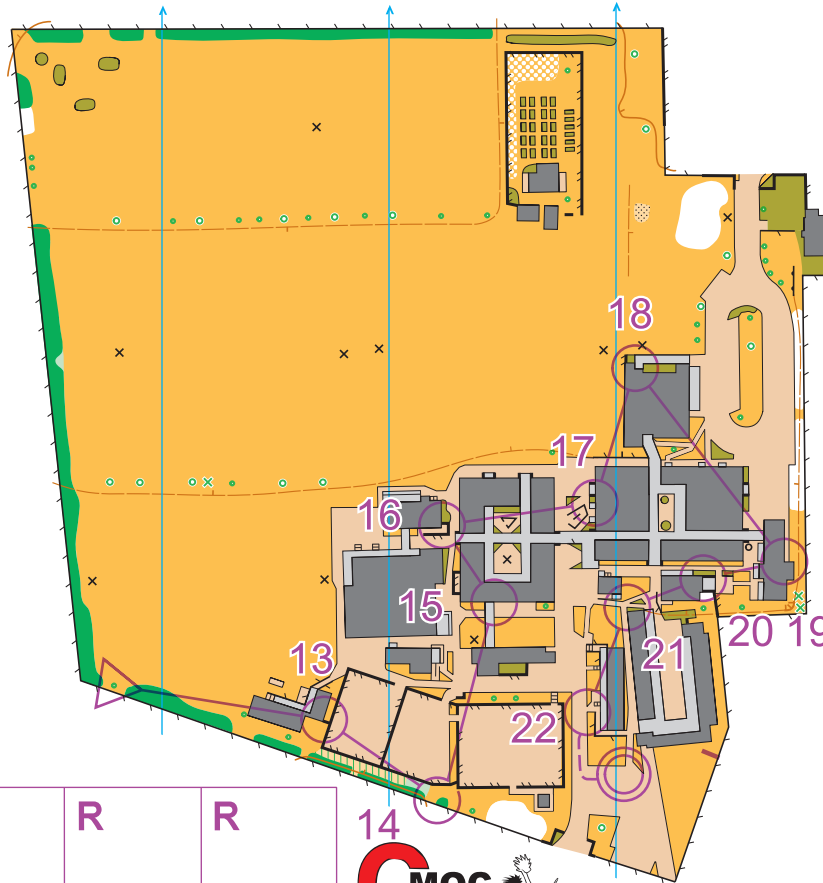

Tuakau College | North Island Secondary School Championships 2020

Scale: 1:3000

NISS Sprint 2020

Course Jun Boys, Length 1.7 km

- Start Prominent tree, East Side
- 13. 116 Open land, South west Corner (inside)
 - 14. 117 Thicket, North west Edge
 - 15. 134 Canopy, North east Corner (inside)
 - 16. 102 Paved area, North west Corner (inside)
 - 17. 115 Canopy, North east Corner (inside)
 - 18. 114 Canopy, South west Corner (inside)
 - 19. 131 Paved area, South west Corner (inside)
 - 20. 119 Canopy, North west Corner (inside)
 - 21. 113 Thicket, North west Edge
 - 22. 100 Open land, North west Corner (inside)
- Follow taped route 40 m from last control to finish

R	R	R
---	---	---