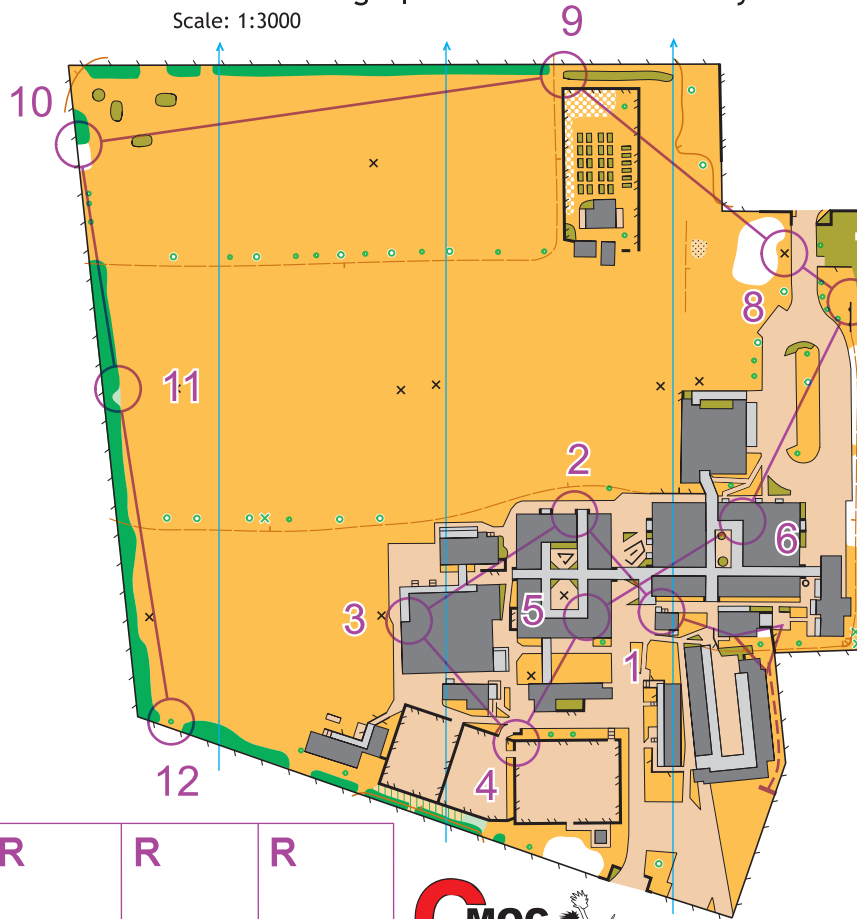

# Tuakau College | North Island Secondary School Championships 2020

Scale: 1:3000

### Course Jun Boys, Length 1.7 km

Follow taped route 60 m

Start Prominent tree, South Side

1. 122 Stairway, Top
2. 133 Paved area
3. 138 Canopy, South east Corner (inside)
4. 132 Paved area, North west Corner (inside)
5. 105 Canopy, South east Corner (inside)
6. 101 Canopy, North east Corner (inside)
7. 107 Wall, North End
8. 139 Prominent feature / Special item, North side
9. 136 Thicket, West Edge
10. 137 Thicket, South Edge
11. 111 Vegetation boundary, South Edge
12. 112 Prominent tree, East Side

Map exchange