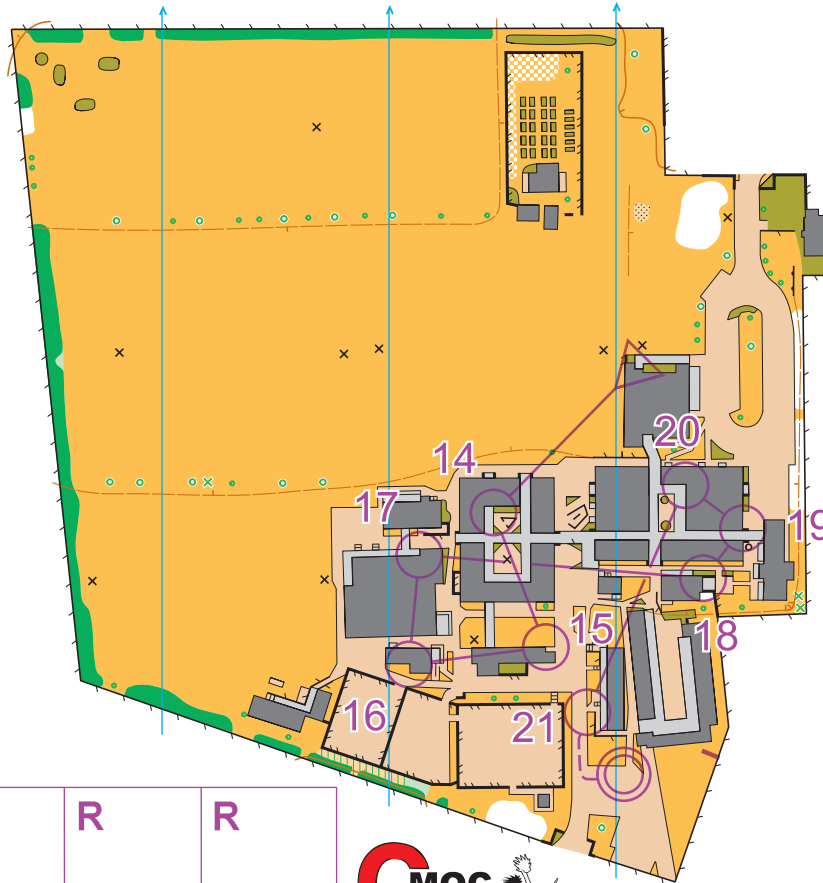

Tuakau College | North Island Secondary School Championships 2020

Scale: 1:3000

NISS Sprint 2020

Course Int Girls, Length 1.8 km

- Start Canopy, South west Corner (inside)
- 14. 121 Thicket, South west Corner (outside)
 - 15. 118 Building, North east Corner (outside)
 - 16. 103 Open land, North east Corner (inside)
 - 17. 126 Canopy, South east Corner (inside)
 - 18. 119 Canopy, North west Corner (inside)
 - 19. 106 Paved area, South west Corner (inside)
 - 20. 101 Canopy, North east Corner (inside)
 - 21. 100 Open land, North west Corner (inside)
- Follow taped route 40 m from last control to finish