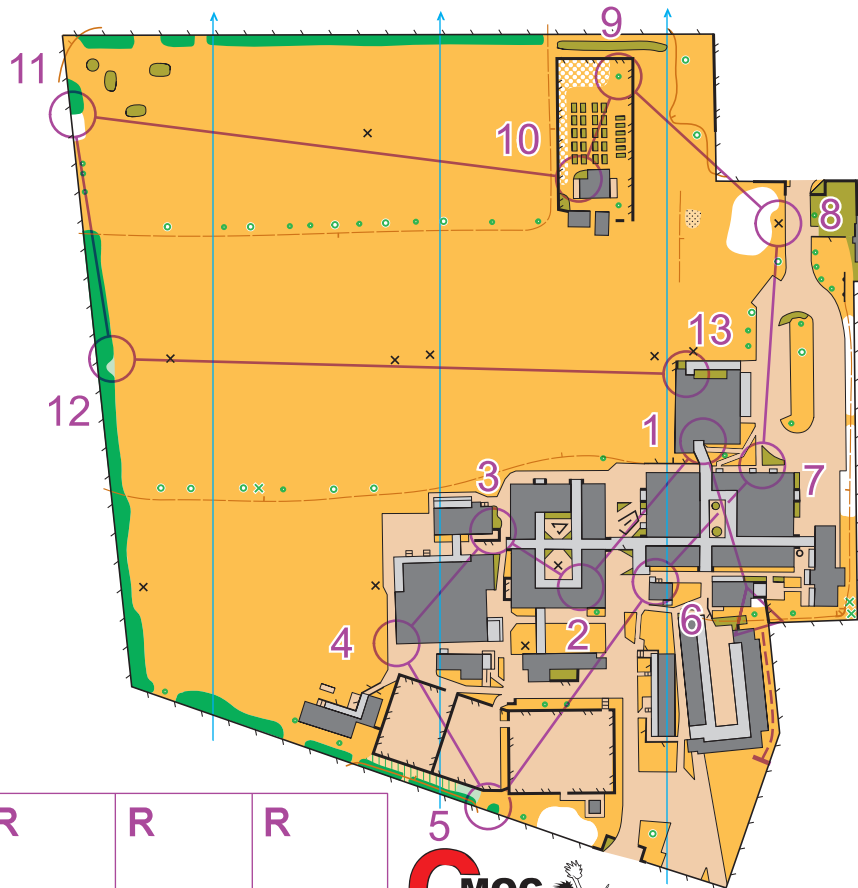

# Tuakau College | North Island Secondary School Championships 2020

Scale: 1:3000

### Course Int Girls, Length 1.8 km

Follow taped route 60 m

Start Prominent tree, South Side

1. 120 Canopy, North east Corner (inside)
2. 105 Canopy, South east Corner (inside)
3. 102 Paved area, North west Corner (inside)
4. 125 Building, South west Corner (outside)
5. 117 Thicket, North west Edge
6. 122 Stairway, Top
7. 130 Thicket, South west Corner (outside)
8. 139 Prominent feature / Special item, North side
9. 108 Prominent tree, North side
10. 109 Paved area, North east Corner (inside)
11. 137 Thicket, South Edge
12. 111 Vegetation boundary, South Edge
13. 114 Canopy, South west Corner (inside)

Map exchange

R	R	R
---	---	---