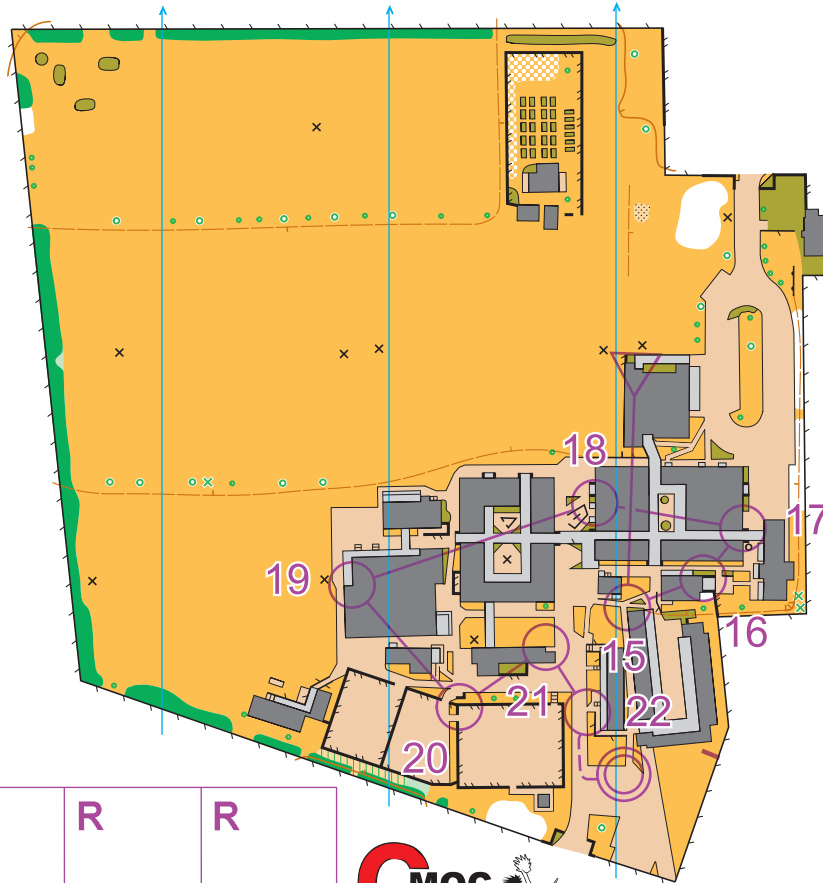

# Tuakau College | North Island Secondary School Championships 2020

Scale: 1:3000

## NISS Sprint 2020

### Course Int Boys, Length 1.9 km

- Start Canopy, South west Corner (inside)
- 15. 113 Thicket, North west Edge
  - 16. 119 Canopy, North west Corner (inside)
  - 17. 106 Paved area, South west Corner (inside)
  - 18. 115 Canopy, North east Corner (inside)
  - 19. 138 Canopy, South east Corner (inside)
  - 20. 132 Paved area, North west Corner (inside)
  - 21. 118 Building, North east Corner (outside)
  - 22. 100 Open land, North west Corner (inside)
- Follow taped route 40 m from last control to finish