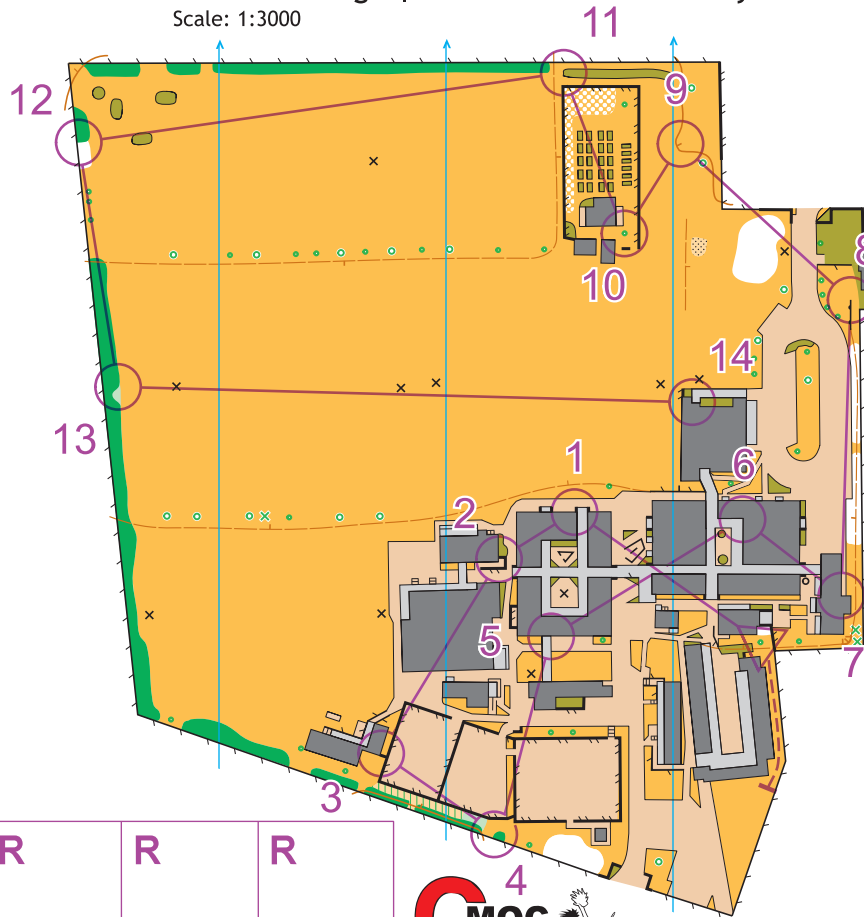

Tuakau College | North Island Secondary School Championships 2020

Scale: 1:3000

NISS Sprint 2020

Course Int Boys, Length 1.9 km

Follow taped route 60 m

Start Prominent tree, South Side

1. 133 Paved area
 2. 102 Paved area, North west Corner (inside)
 3. 116 Open land, South west Corner (inside)
 4. 117 Thicket, North west Edge
 5. 134 Canopy, North east Corner (inside)
 6. 101 Canopy, North east Corner (inside)
 7. 131 Paved area, South west Corner (inside)
 8. 107 Wall, North End
 9. 128 Re-entrant
 10. 135 Prominent tree, West Side
 11. 136 Thicket, West Edge
 12. 137 Thicket, South Edge
 13. 111 Vegetation boundary, South Edge
 14. 114 Canopy, South west Corner (inside)
- Map exchange