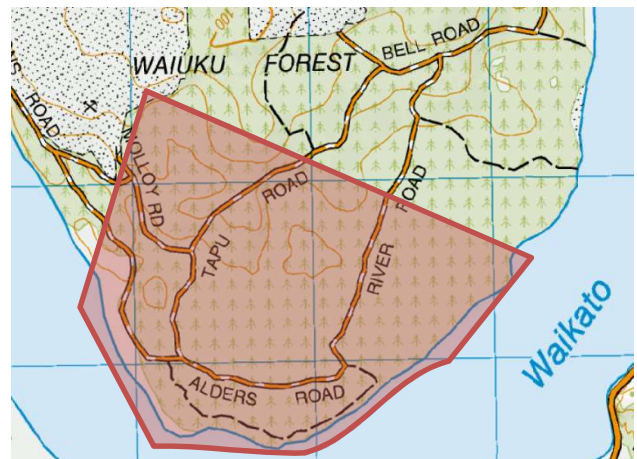

Embargo Notice

Out of Bounds areas for 2020 North Island Secondary School Orienteering Champs

Event:	2020 North Island Secondary School Orienteering Champs 17 th to 18 th October 2020
Embargo valid from: [day month year]	23 September 2020
Version change tracking:	Version 2: Embargo published 23-09-2020
Overview map:	
Event contacts for embargoed areas:	CMOC Committee: info@cmoc.co.nz
Further information:	All of the above embargoes are in accordance with the ONZ Rules (Terrain - 14.3 and 14.4) For more information, please contact the club committee: info@cmoc.co.nz

Embargo Notice

Out of Bounds areas for 2020 North Island Secondary School Orienteering Champs

NISS – Long Distance

Event Date	18 th October 2020
Long embargo detail:	<p>This embargo applies to all 2020 North Island Secondary School Orienteering Championship events.</p> <p>Anyone found breaking this embargo or intentionally trying to gain an unfair advantage will be disqualified from competing or coaching at the relevant event.</p> <ul style="list-style-type: none">• Any attempt to physically survey, train or to attend any navigational sporting activity that may take place within the embargoed areas - such as orienteering, rogaining, MTBO, adventure racing - is forbidden.• Access into the area for the Long competition is forbidden for all competitors and associates from 5:00am the day before the competition until the competition is over. This includes both the Start and Finish areas.• Having crossed the finish line, a competitor must not re-enter the competition terrain without the permission of the organiser. All competitors must use only the routes specified by the organisers to reach the Event Arena. <p>The area is located south of the parking area/clearing on River Road, 900m south of the junction of Bell Road/River Road</p>