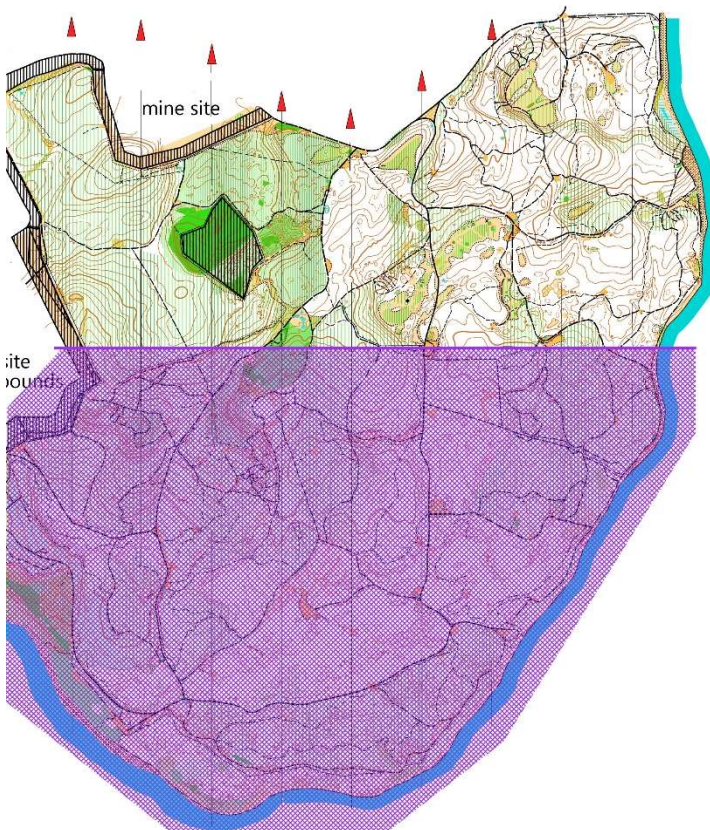

Embargo Notice

Out of Bounds areas for 2020 North Island Secondary School Orienteering Champs

Event:	2020 North Island Secondary School Orienteering Champs 17 th to 18 th October 2020
Embargo valid from: [day month year]	23 September 2020
Version change tracking:	Version 2: Embargo published 23-09-2020
Overview map:	
Event contacts for embargoed areas:	CMOC Committee: info@cmoc.co.nz
Further information:	All of the above embargoes are in accordance with the ONZ Rules (Terrain - 14.3 and 14.4) For more information, please contact the club committee: info@cmoc.co.nz

Embargo Notice

Out of Bounds areas for 2020 North Island Secondary School Orienteering Champs

NISS – Long Distance

Event Date	18 th October 2020
Long embargo detail:	<p>This embargo applies to all 2020 North Island Secondary School Orienteering Championship events.</p> <p>Anyone found breaking this embargo or intentionally trying to gain an unfair advantage will be disqualified from competing or coaching at the relevant event.</p> <ul style="list-style-type: none">• Any attempt to physically survey, train or to attend any navigational sporting activity that may take place within the embargoed areas - such as orienteering, rogaining, MTBO, adventure racing - is forbidden.• Access into the area for the Long competition is forbidden for all competitors and associates from 5:00am the day before the competition until the competition is over. This includes both the Start and Finish areas.• Having crossed the finish line, a competitor must not re-enter the competition terrain without the permission of the organiser. All competitors must use only the routes specified by the organisers to reach the Event Arena. <p>The area is located south of the parking area/clearing on River Road, 900m south of the junction of Bell Road/River Road</p>